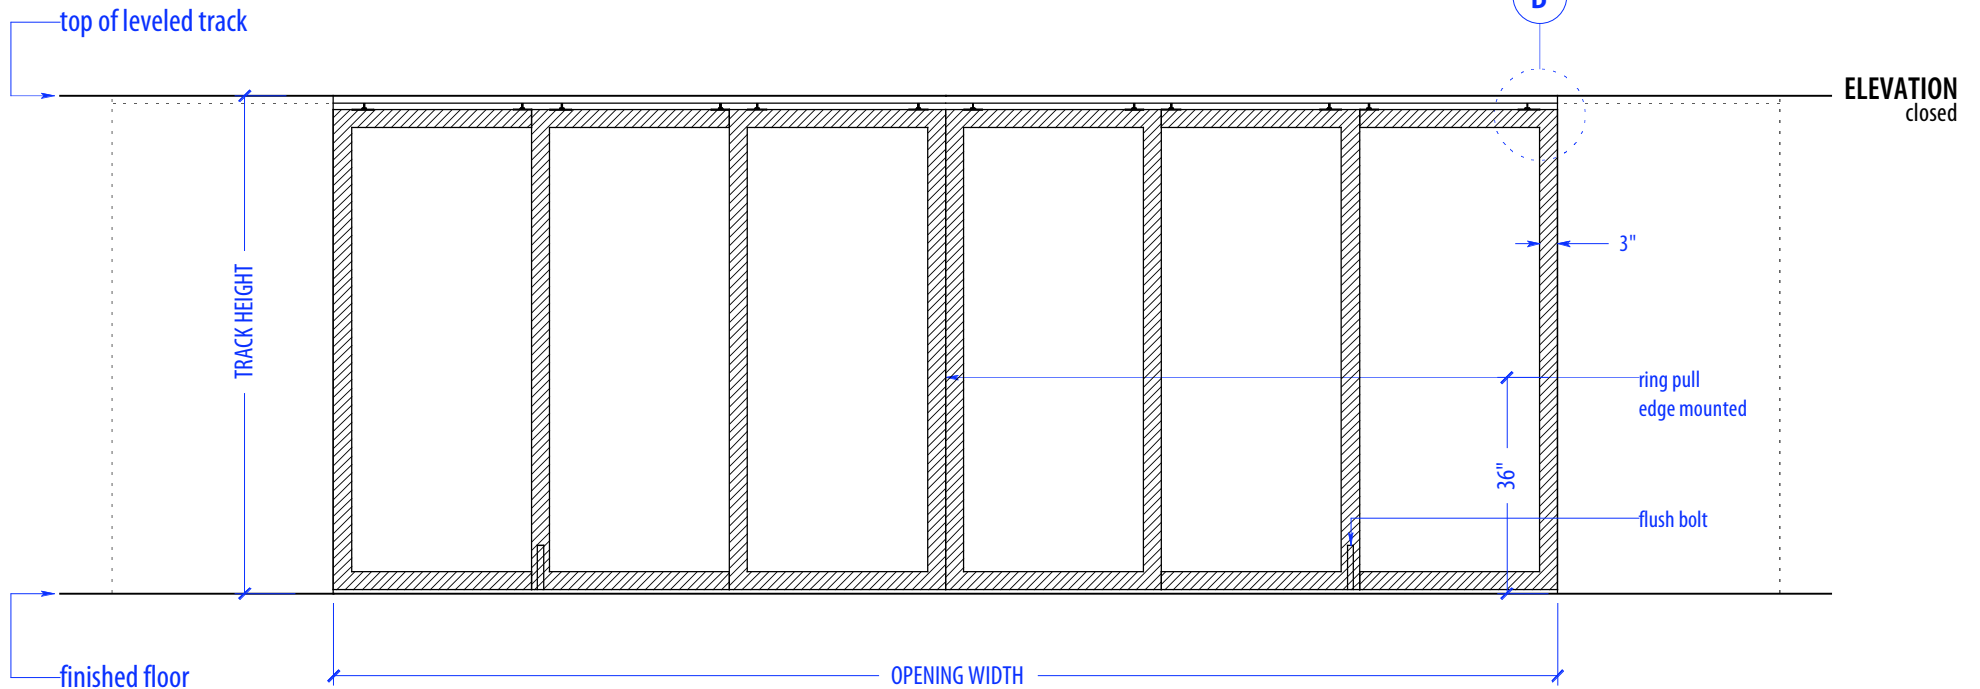

# SPW6S-175

HEIGHTS		
Door	Standard Track Height	Low Profile Track Height
80"	83"	82 1/4"
92"	95"	94 1/4"
104"	107"	106 1/4"
116"	119"	118 1/4"

WIDTHS	
Door	Finished Opening
36"	204"
41"	234"
46"	264"

# SPW6S-175 Standard Track

NOTE: each panel weighs approx. 75-110 lbs.  
Secure tracks to blocking accordingly

## SECTION A

NOTE: each panel weighs approx. 75-110 lbs.  
Secure tracks to blocking accordingly

## SECTION B

NOTES: pocket depth should be 2" deeper than width of doors

Guide Rider is a block with a slit for the pocket guide; It allows for full extension; attach to bottom of door