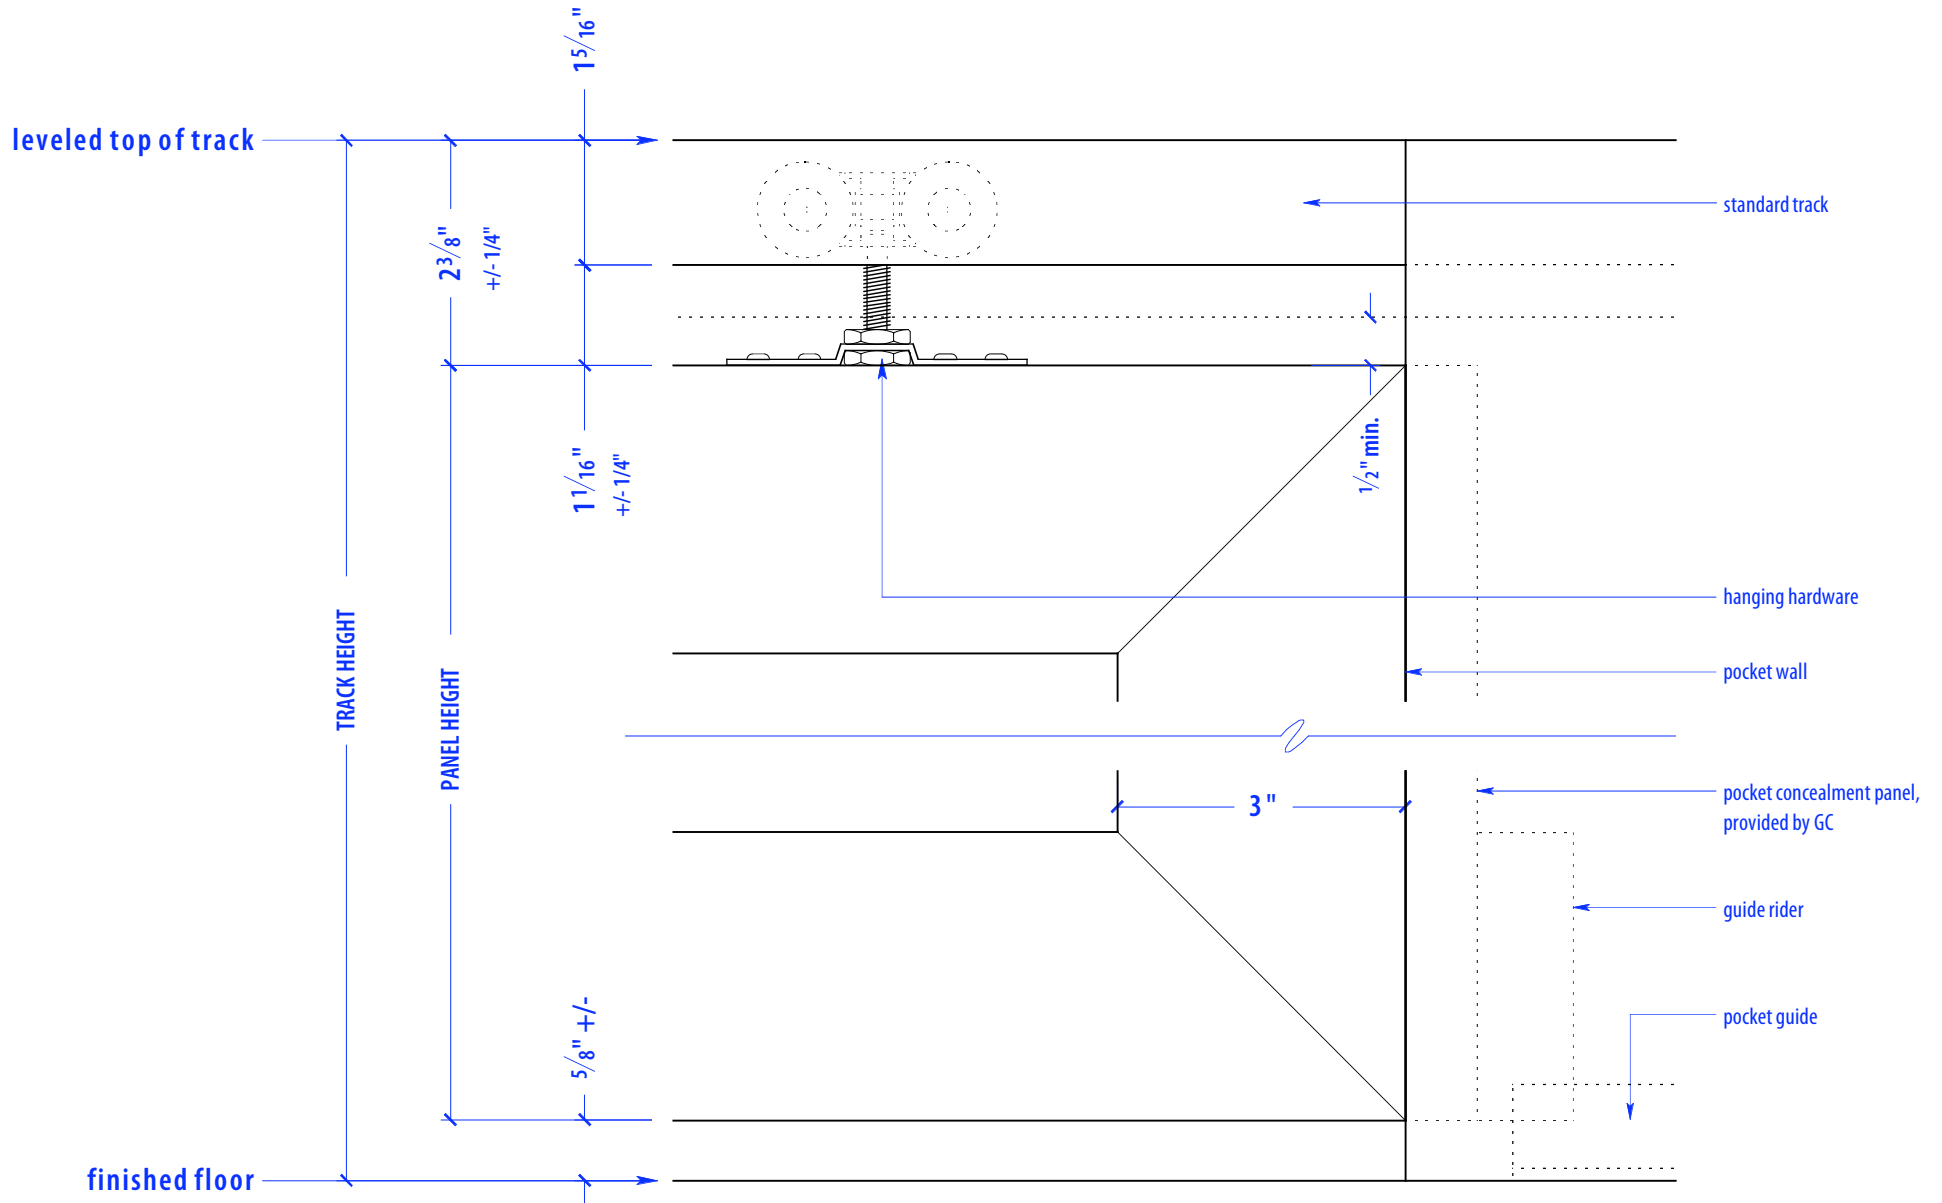

# SPW6S-175

HEIGHTS		
Door	Standard Track Height	Low Profile Track Height
80"	83"	82 1/4"
92"	95"	94 1/4"
104"	107"	106 1/4"
116"	119"	118 1/4"

WIDTHS	
Door	Finished Opening
36"	204"
41"	234"
46"	264"

# SPW6S-175 Standard Track

NOTE: each panel weighs approx. 75-110 lbs.  
Secure tracks to blocking accordingly

## SECTION A

NOTE: each panel weighs approx. 75-110 lbs.  
Secure tracks to blocking accordingly

## SECTION B

NOTES: pocket depth should be 2" deeper than width of doors

Guide Rider is a block with a slit for the pocket guide; It allows for full extension; attach to bottom of door