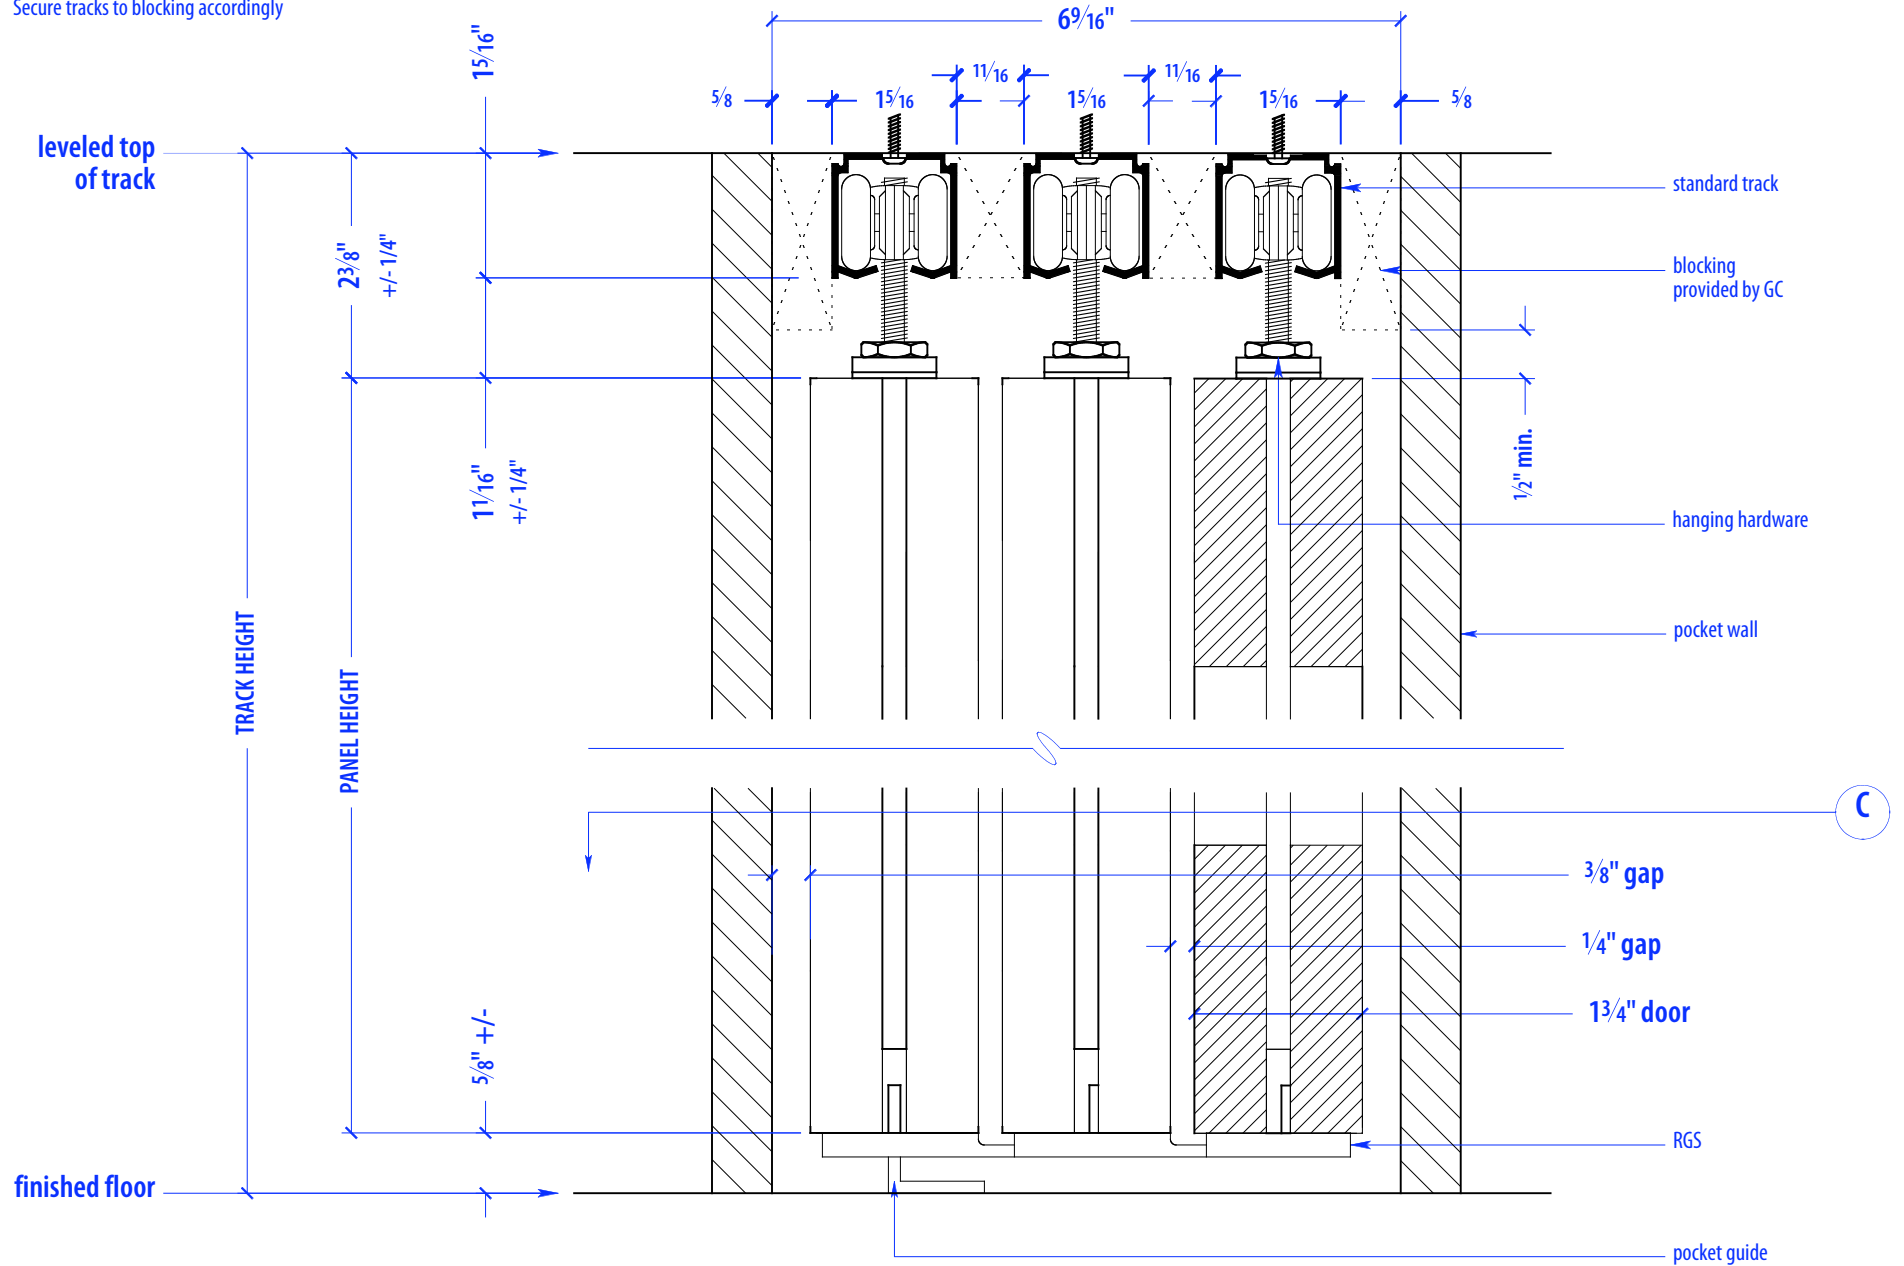

# SPW6S-175

HEIGHTS		
Door	Standard Track Height	Low Profile Track Height
80"	83"	82 1/4"
92"	95"	94 1/4"
104"	107"	106 1/4"
116"	119"	118 1/4"

WIDTHS	
Door	Finished Opening
36"	204"
41"	234"
46"	264"

# SPW6S-175 Standard Track

NOTE: each panel weighs approx. 75-110 lbs.  
Secure tracks to blocking accordingly

## SECTION A

NOTE: each panel weighs approx. 75-110 lbs.  
Secure tracks to blocking accordingly

## SECTION B

NOTES: pocket depth should be 2" deeper than width of doors

Guide Rider is a block with a slit for the pocket guide; It allows for full extension; attach to bottom of door