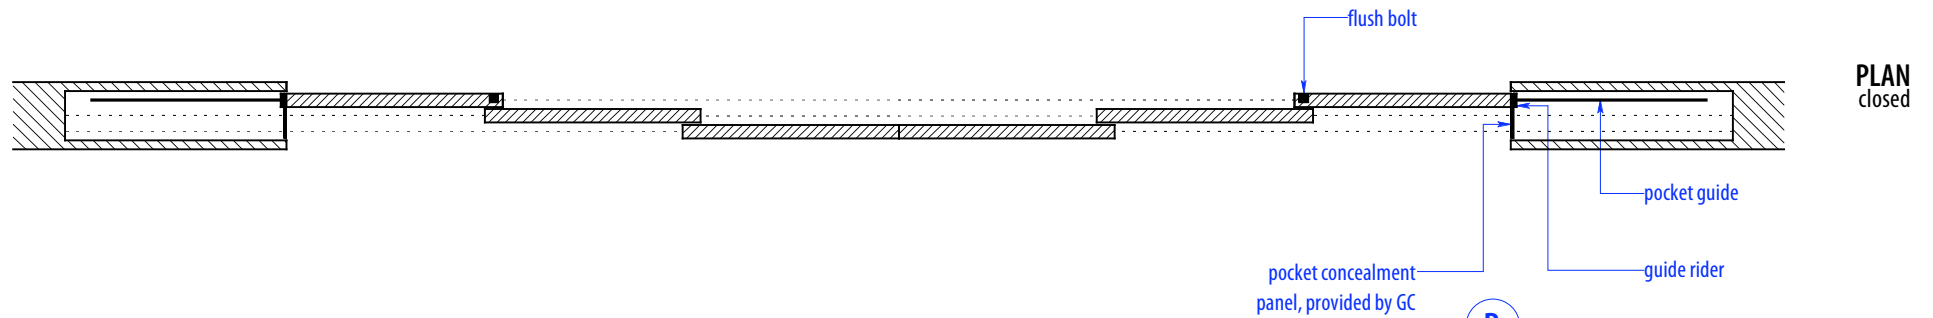

# SPW6S-175

HEIGHTS		
Door	Standard Track Height	Low Profile Track Height
80"	83"	82 1/4"
92"	95"	94 1/4"
104"	107"	106 1/4"
116"	119"	118 1/4"

WIDTHS	
Door	Finished Opening
36"	204"
41"	234"
46"	264"

# SPW6S-175 Standard Track

NOTE: each panel weighs approx. 75-110 lbs.  
Secure tracks to blocking accordingly

## SECTION A

NOTE: each panel weighs approx. 75-110 lbs.  
Secure tracks to blocking accordingly

## SECTION B

NOTES: pocket depth should be 2" deeper than width of doors

Guide Rider is a block with a slit for the pocket guide; It allows for full extension; attach to bottom of door