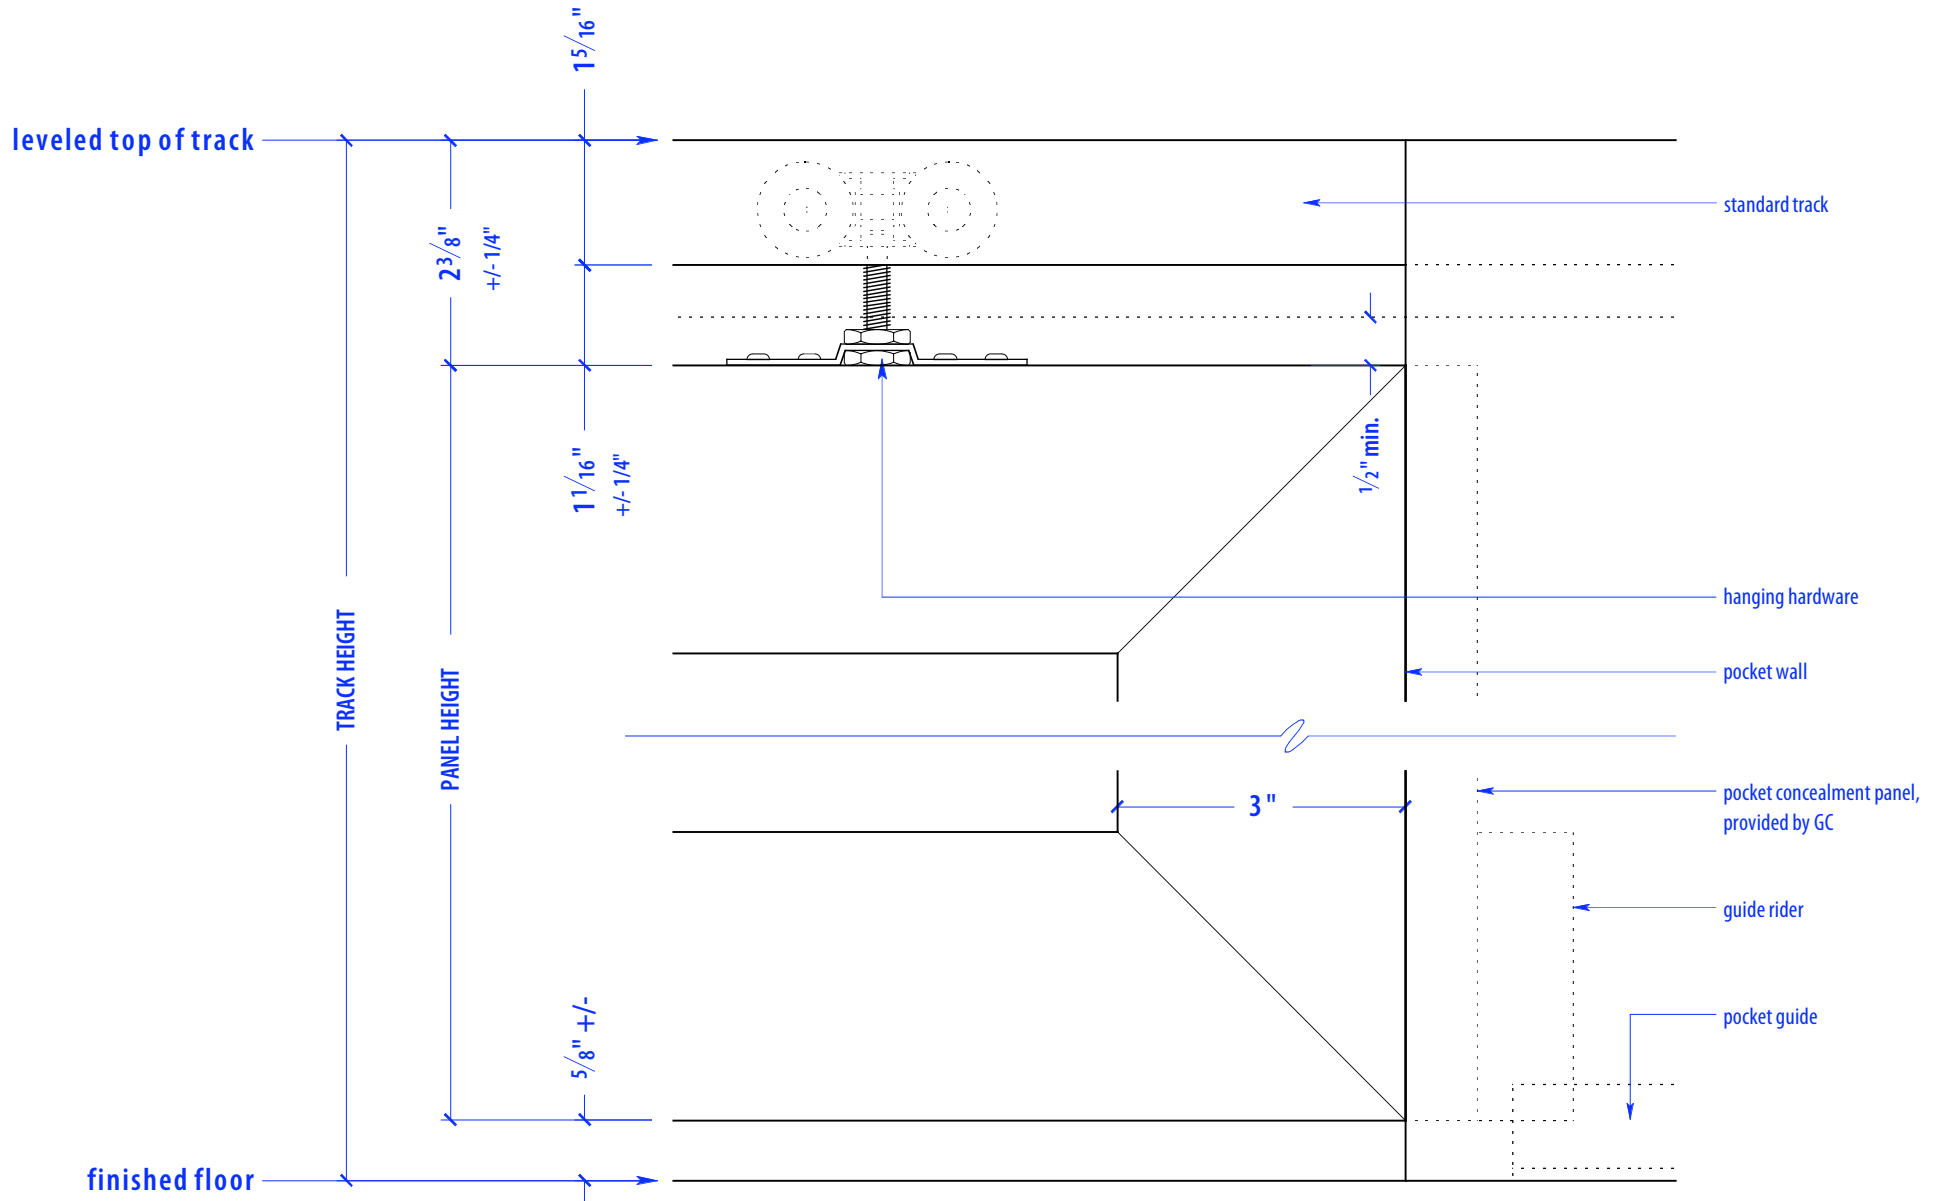

HEIGHTS		
Door	Standard Track Height	Low Profile Track Height
80"	83"	82 1/4"
92"	95"	94 1/4"
104"	107"	106 1/4"
116"	119"	118 1/4"

WIDTHS	
Door	Finished Opening
36"	135"
41"	155"
46"	175"

# SPW4-175 Standard Track

## SECTION A

NOTE: each panel weighs approx. 75-110 lbs.  
Secure tracks to blocking accordingly

NOTE: each panel weighs approx. 75-110 lbs.  
Secure tracks to blocking accordingly

# SPW4-175 Standard Track

NOTES: pocket depth should be 2" deeper than width of doors

Guide Rider is a block with a slit for the pocket guide; It allows for full extension; attach to bottom of door