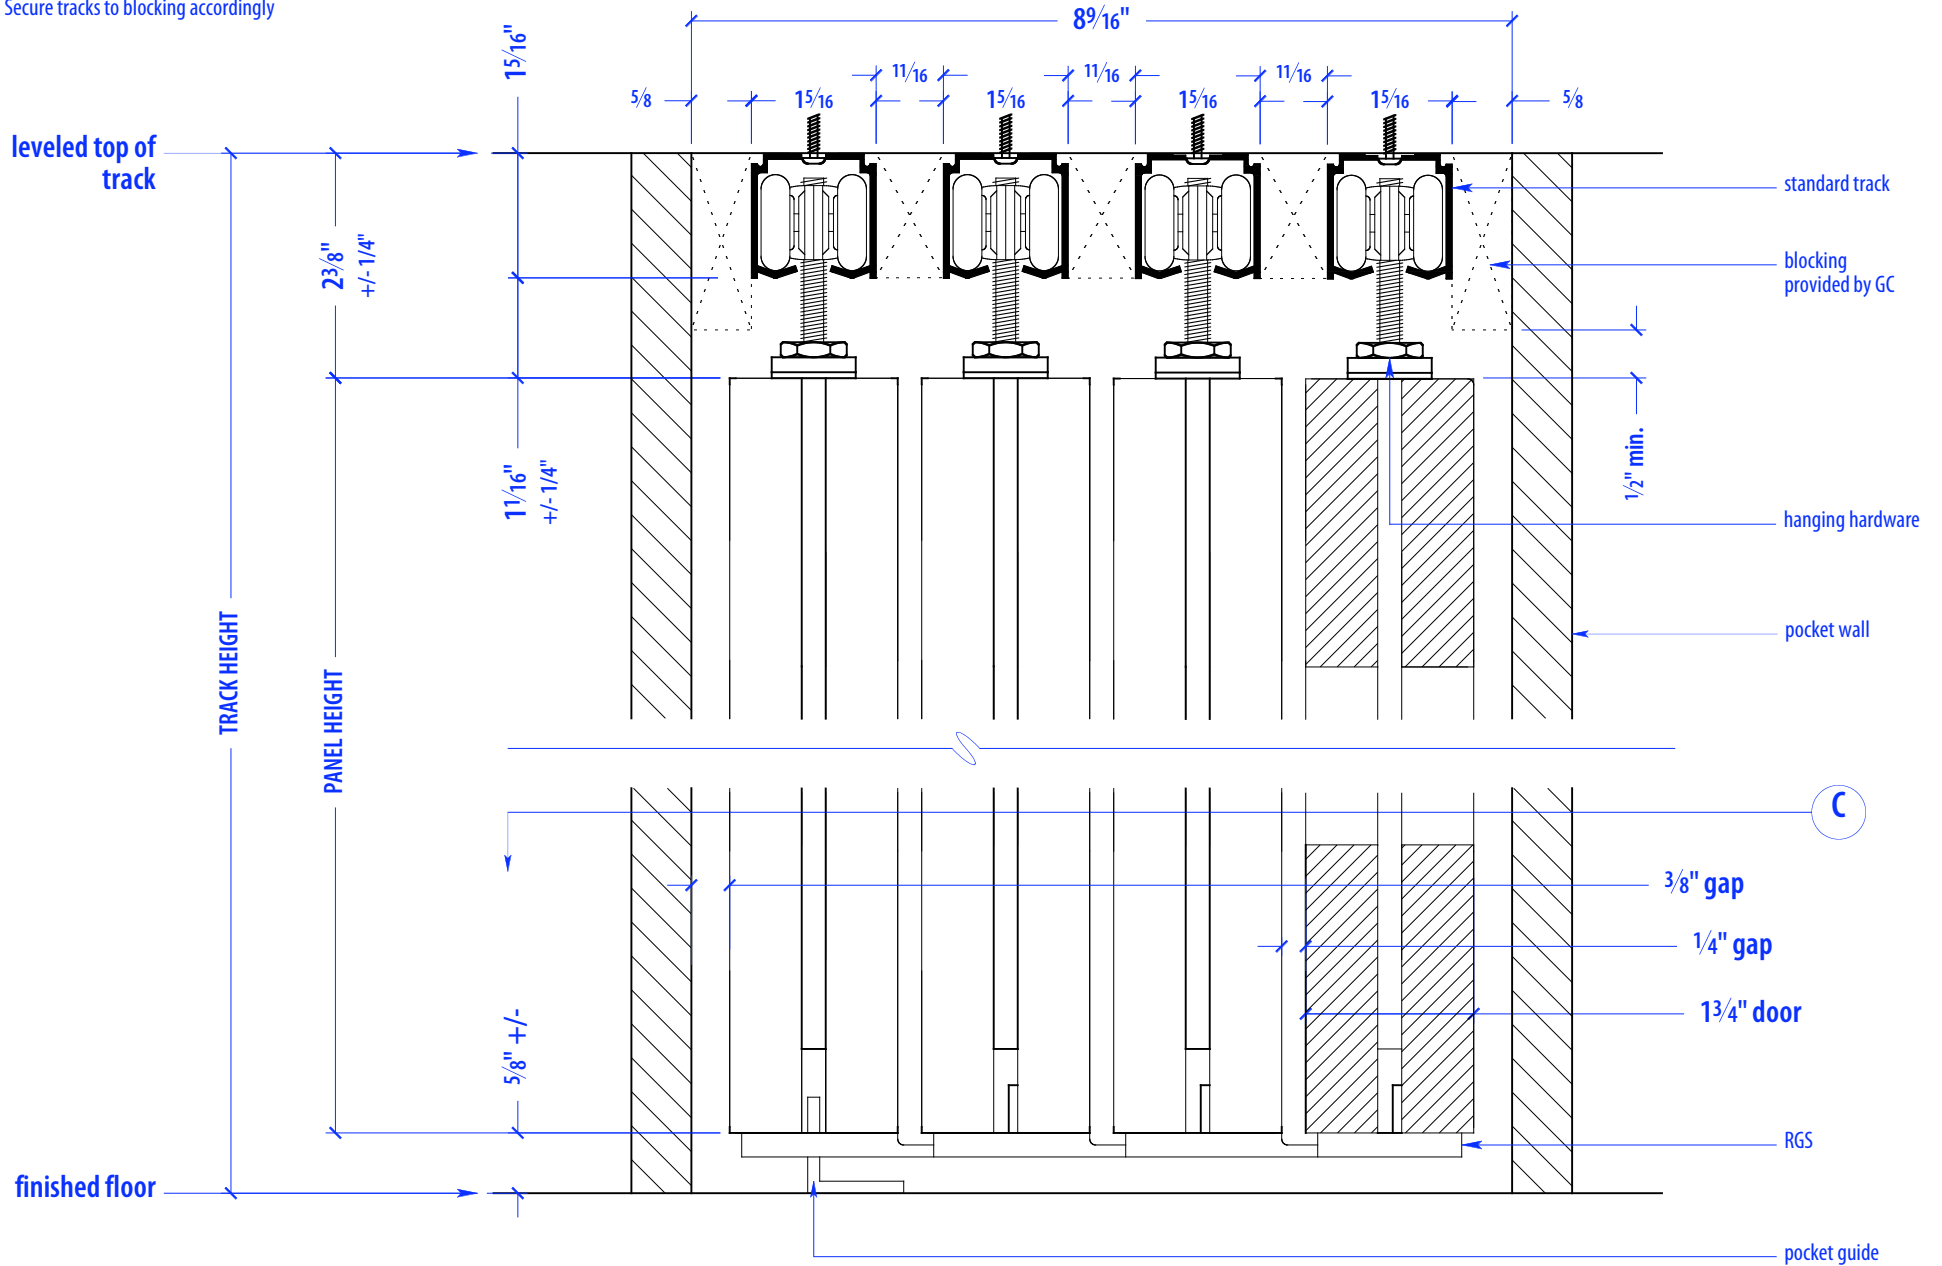

HEIGHTS		
Door	Standard Track Height	Low Profile Track Height
80"	83"	82 1/4"
92"	95"	94 1/4"
104"	107"	106 1/4"
116"	119"	118 1/4"

WIDTHS	
Door	Finished Opening
36"	135"
41"	155"
46"	175"

# SPW4-175 Standard Track

## SECTION A

NOTE: each panel weighs approx. 75-110 lbs.  
Secure tracks to blocking accordingly

NOTE: each panel weighs approx. 75-110 lbs.  
Secure tracks to blocking accordingly

# SPW4-175 Standard Track

NOTES: pocket depth should be 2" deeper than width of doors

Guide Rider is a block with a slit for the pocket guide; It allows for full extension; attach to bottom of door