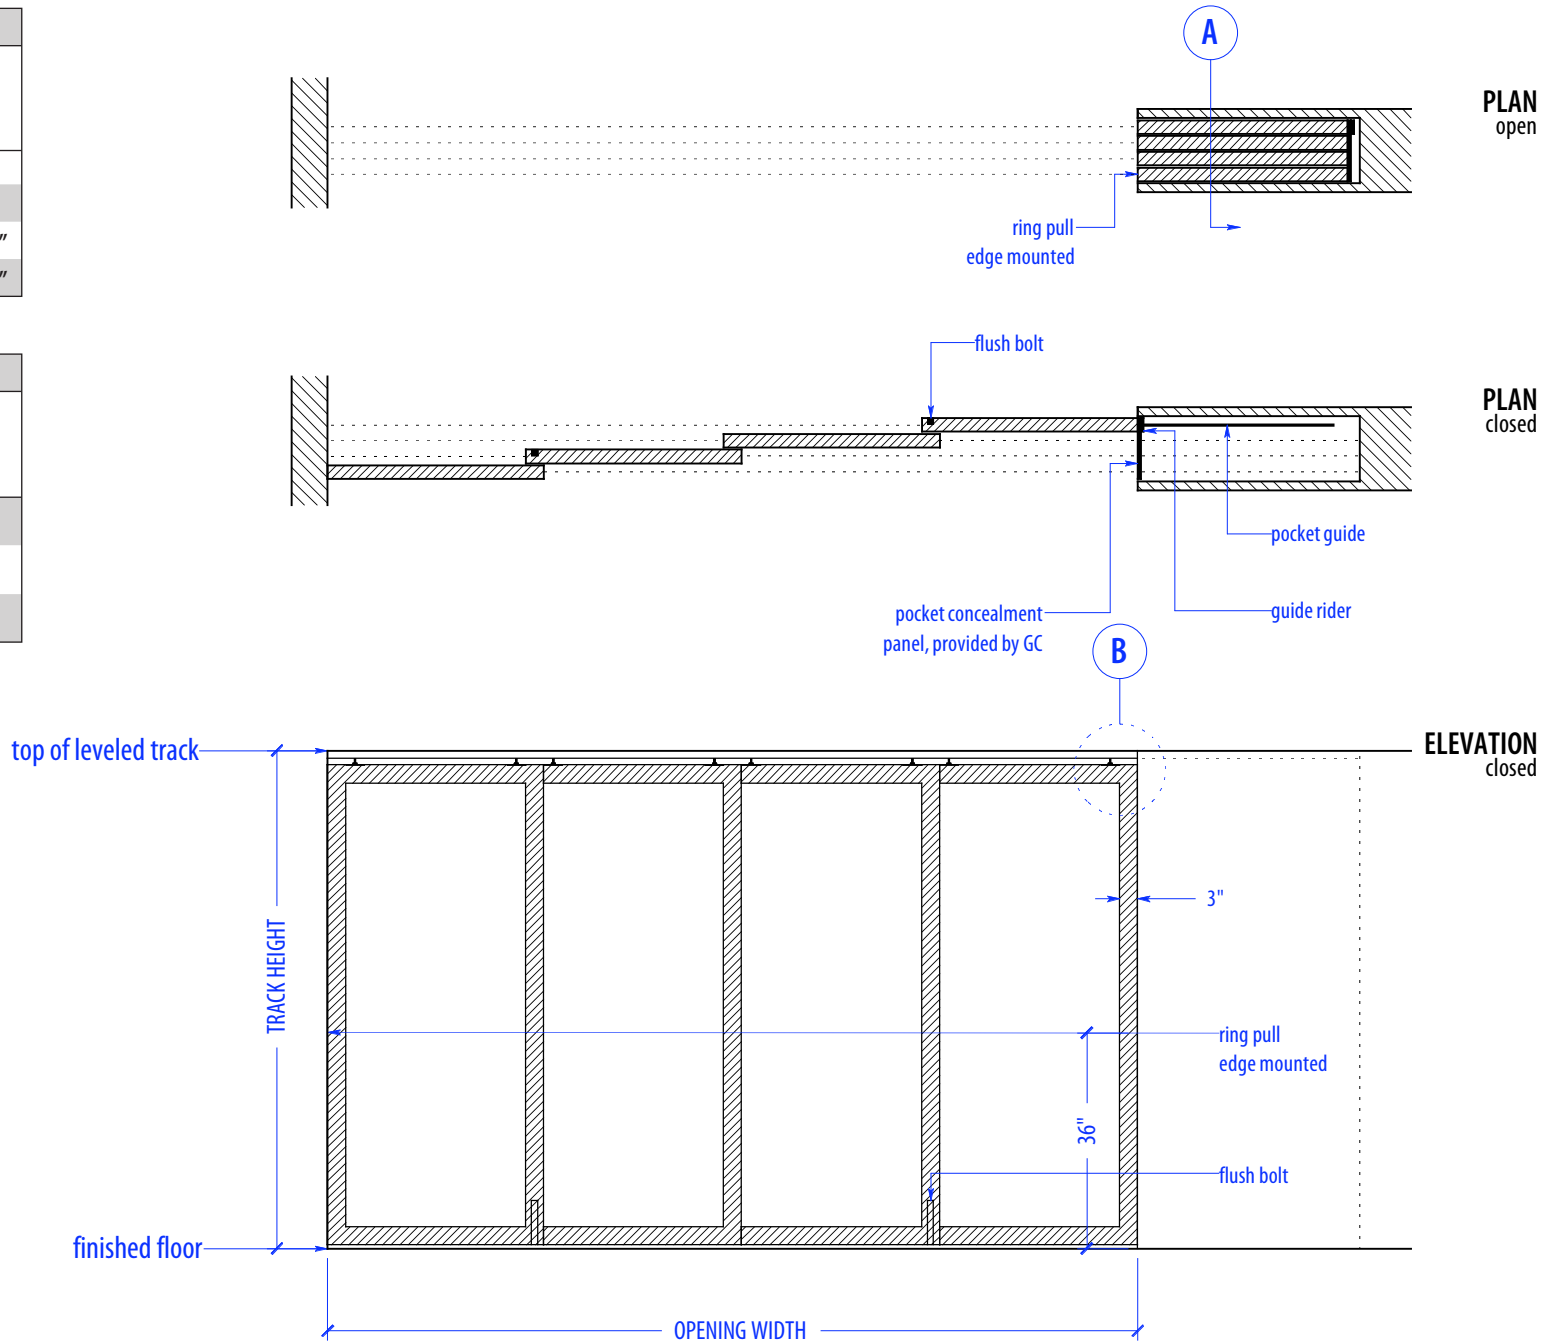

HEIGHTS		
Door	Standard Track Height	Low Profile Track Height
80"	83"	82 1/4"
92"	95"	94 1/4"
104"	107"	106 1/4"
116"	119"	118 1/4"

WIDTHS	
Door	Finished Opening
36"	135"
41"	155"
46"	175"

# SPW4-175 Standard Track

## SECTION A

NOTE: each panel weighs approx. 75-110 lbs.  
Secure tracks to blocking accordingly

NOTE: each panel weighs approx. 75-110 lbs.  
Secure tracks to blocking accordingly

# SPW4-175 Standard Track

NOTES: pocket depth should be 2" deeper than width of doors

Guide Rider is a block with a slit for the pocket guide; It allows for full extension; attach to bottom of door