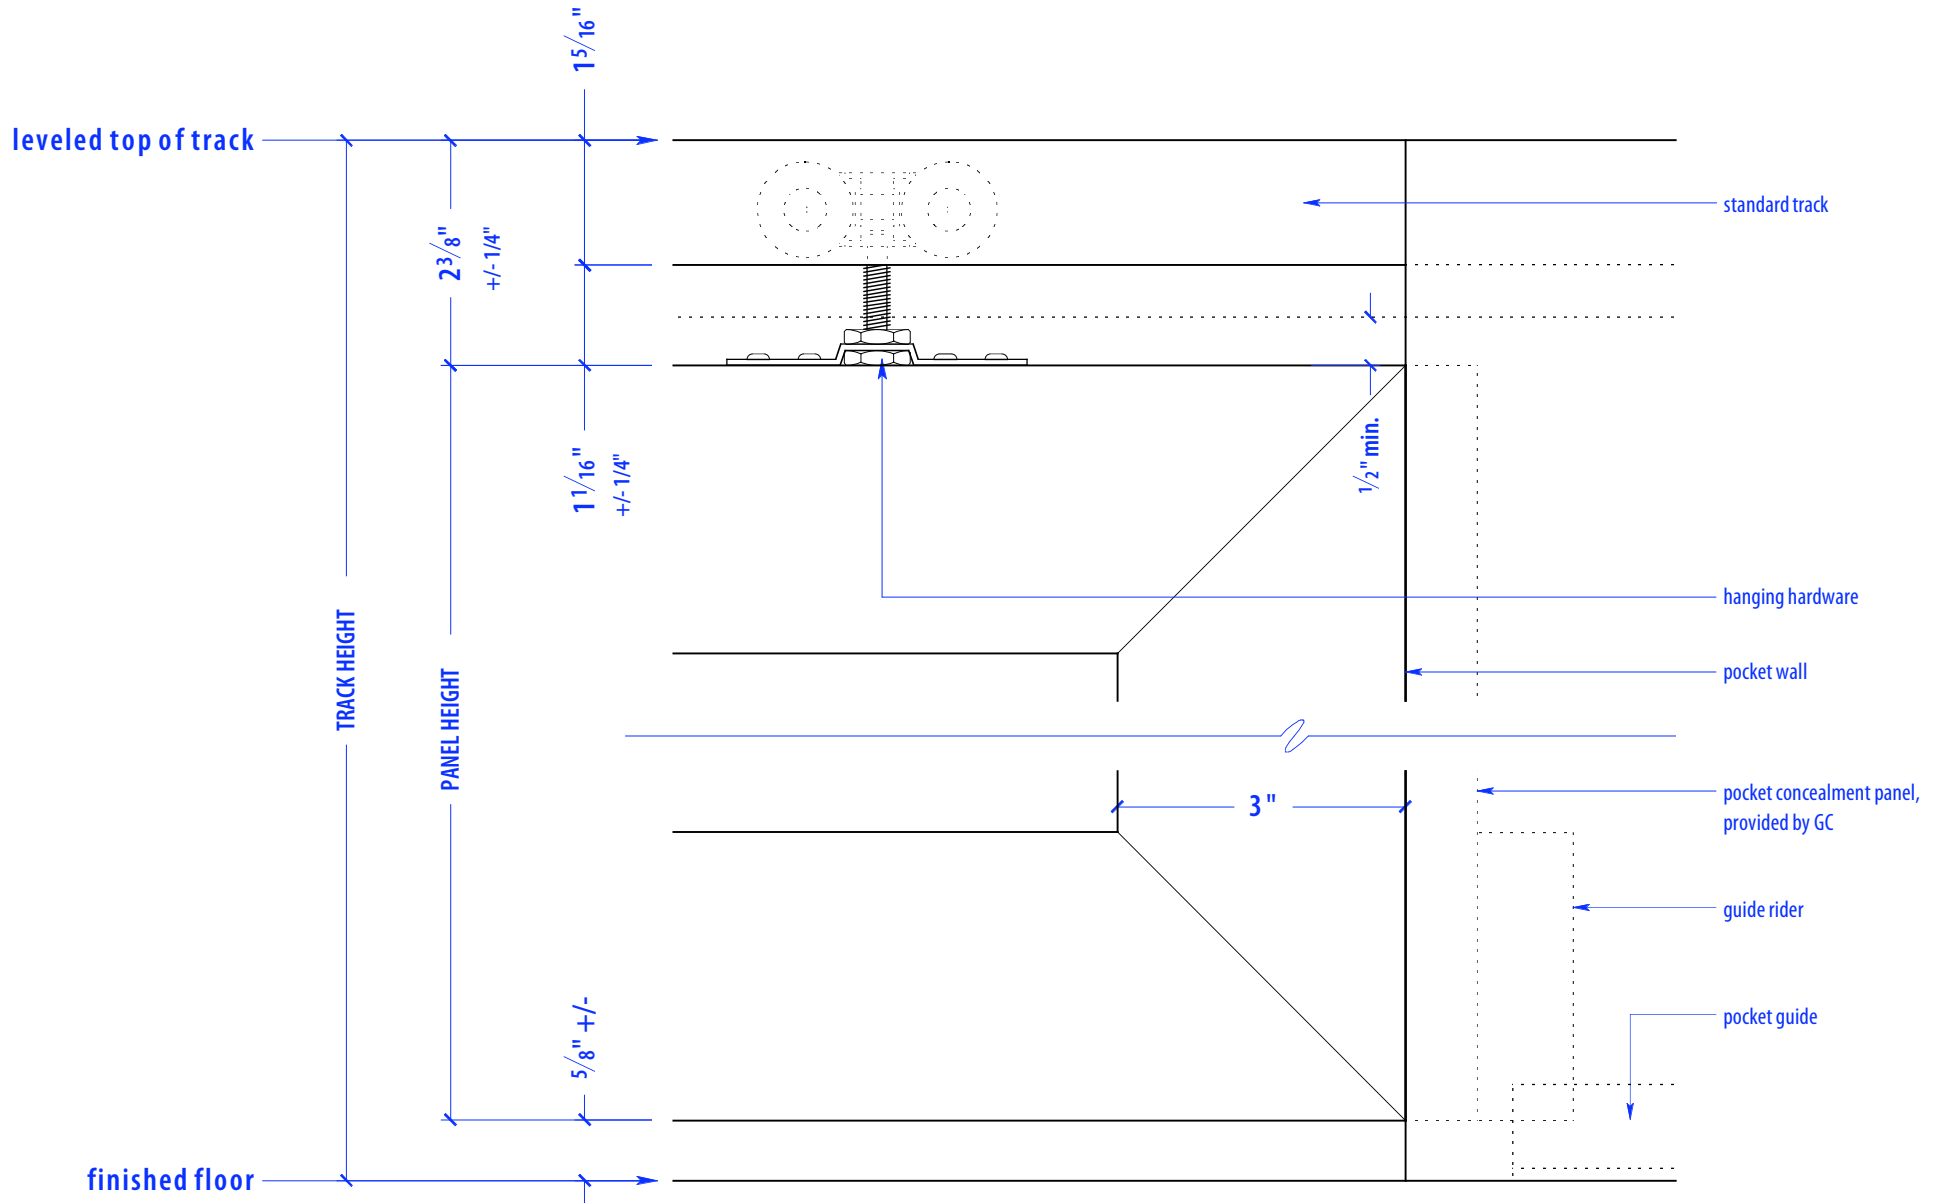

SPW4S-175

HEIGHTS		
Door	Standard Track Height	Low Profile Track Height
80"	83"	82 1/4"
92"	95"	94 1/4"
104"	107"	106 1/4"
116"	119"	118 1/4"

WIDTHS	
Door	Finished Opening
36"	138"
41"	158"
46"	178"

SPW4S-175 Standard Track

SECTION A

NOTE: each panel weighs approx. 75-110 lbs.
Secure tracks to blocking accordingly

NOTE: each panel weighs approx. 75-110 lbs.
Secure tracks to blocking accordingly

SECTION B

SPW4S-175 Standard Track

NOTES: pocket depth should be 2" deeper than width of doors

Guide Rider is a block with a slit for the pocket guide;
It allows for full extension; attach to bottom of door

SECTION C