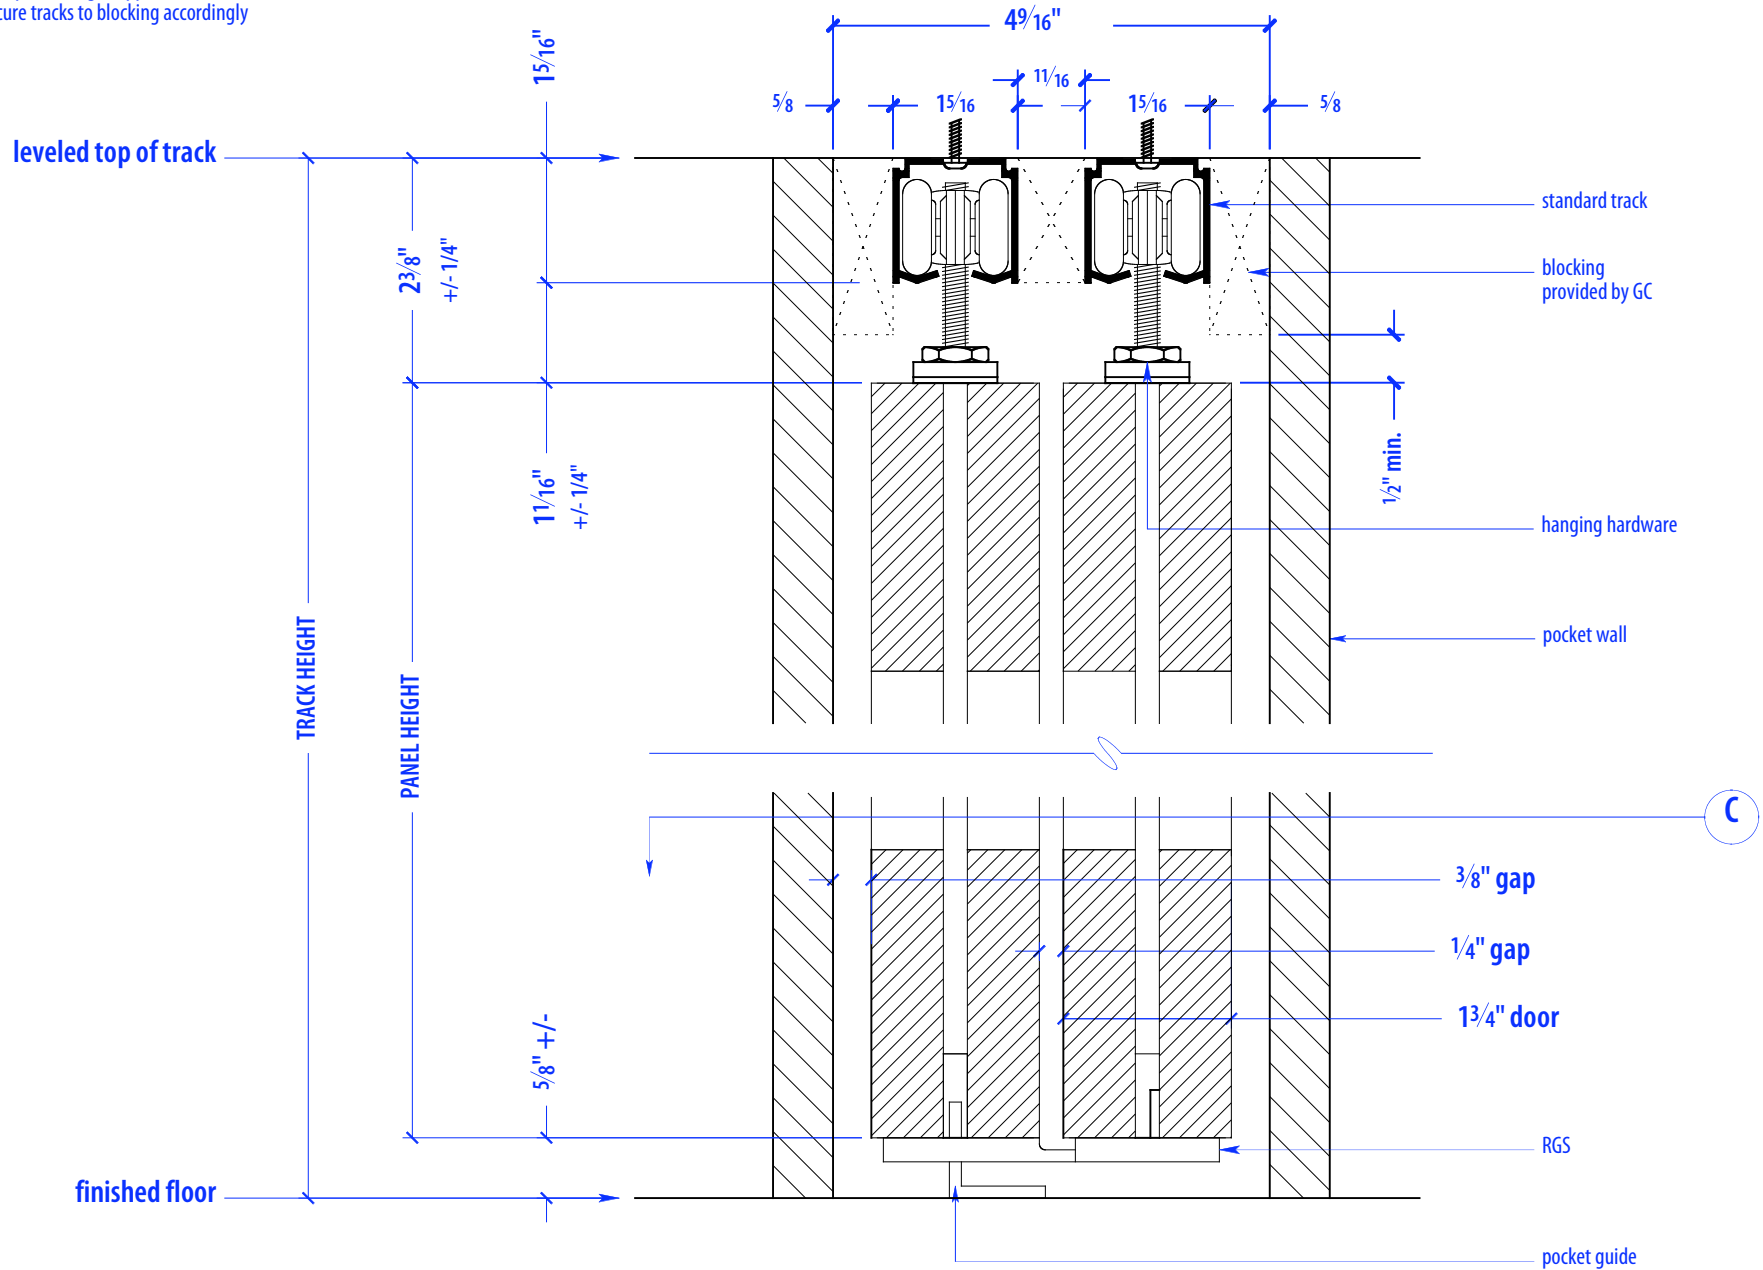

SPW4S-175

HEIGHTS		
Door	Standard Track Height	Low Profile Track Height
80"	83"	82 1/4"
92"	95"	94 1/4"
104"	107"	106 1/4"
116"	119"	118 1/4"

WIDTHS	
Door	Finished Opening
36"	138"
41"	158"
46"	178"

SPW4S-175 Standard Track

SECTION A

NOTE: each panel weighs approx. 75-110 lbs.
Secure tracks to blocking accordingly

NOTE: each panel weighs approx. 75-110 lbs.
Secure tracks to blocking accordingly

SECTION B

SPW4S-175 Standard Track

NOTES: pocket depth should be 2" deeper than width of doors

Guide Rider is a block with a slit for the pocket guide;
It allows for full extension; attach to bottom of door

SECTION C