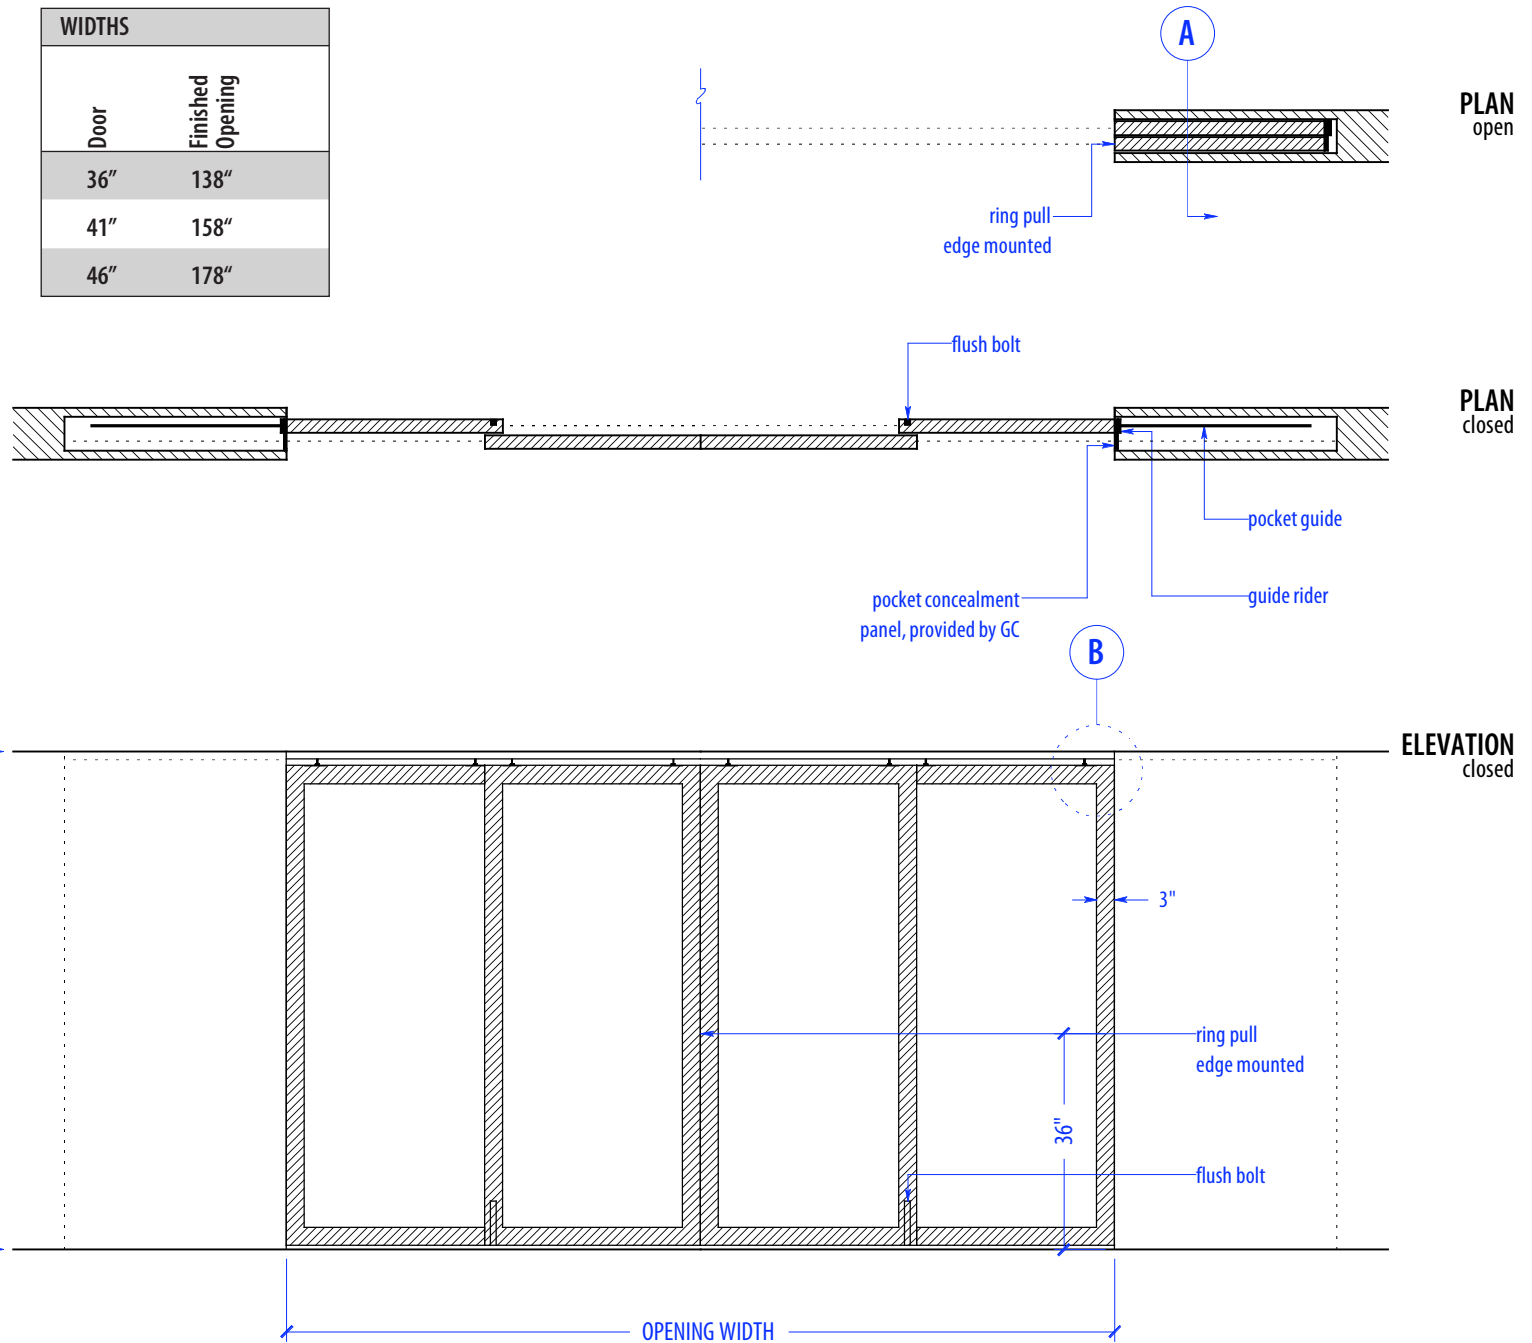

SPW4S-175

HEIGHTS		
Door	Standard Track Height	Low Profile Track Height
80"	83"	82 1/4"
92"	95"	94 1/4"
104"	107"	106 1/4"
116"	119"	118 1/4"

WIDTHS	
Door	Finished Opening
36"	138"
41"	158"
46"	178"

SPW4S-175 Standard Track

SECTION A

NOTE: each panel weighs approx. 75-110 lbs.
Secure tracks to blocking accordingly

NOTE: each panel weighs approx. 75-110 lbs.
Secure tracks to blocking accordingly

SECTION B

SPW4S-175 Standard Track

NOTES: pocket depth should be 2" deeper than width of doors

Guide Rider is a block with a slit for the pocket guide;
It allows for full extension; attach to bottom of door

SECTION C