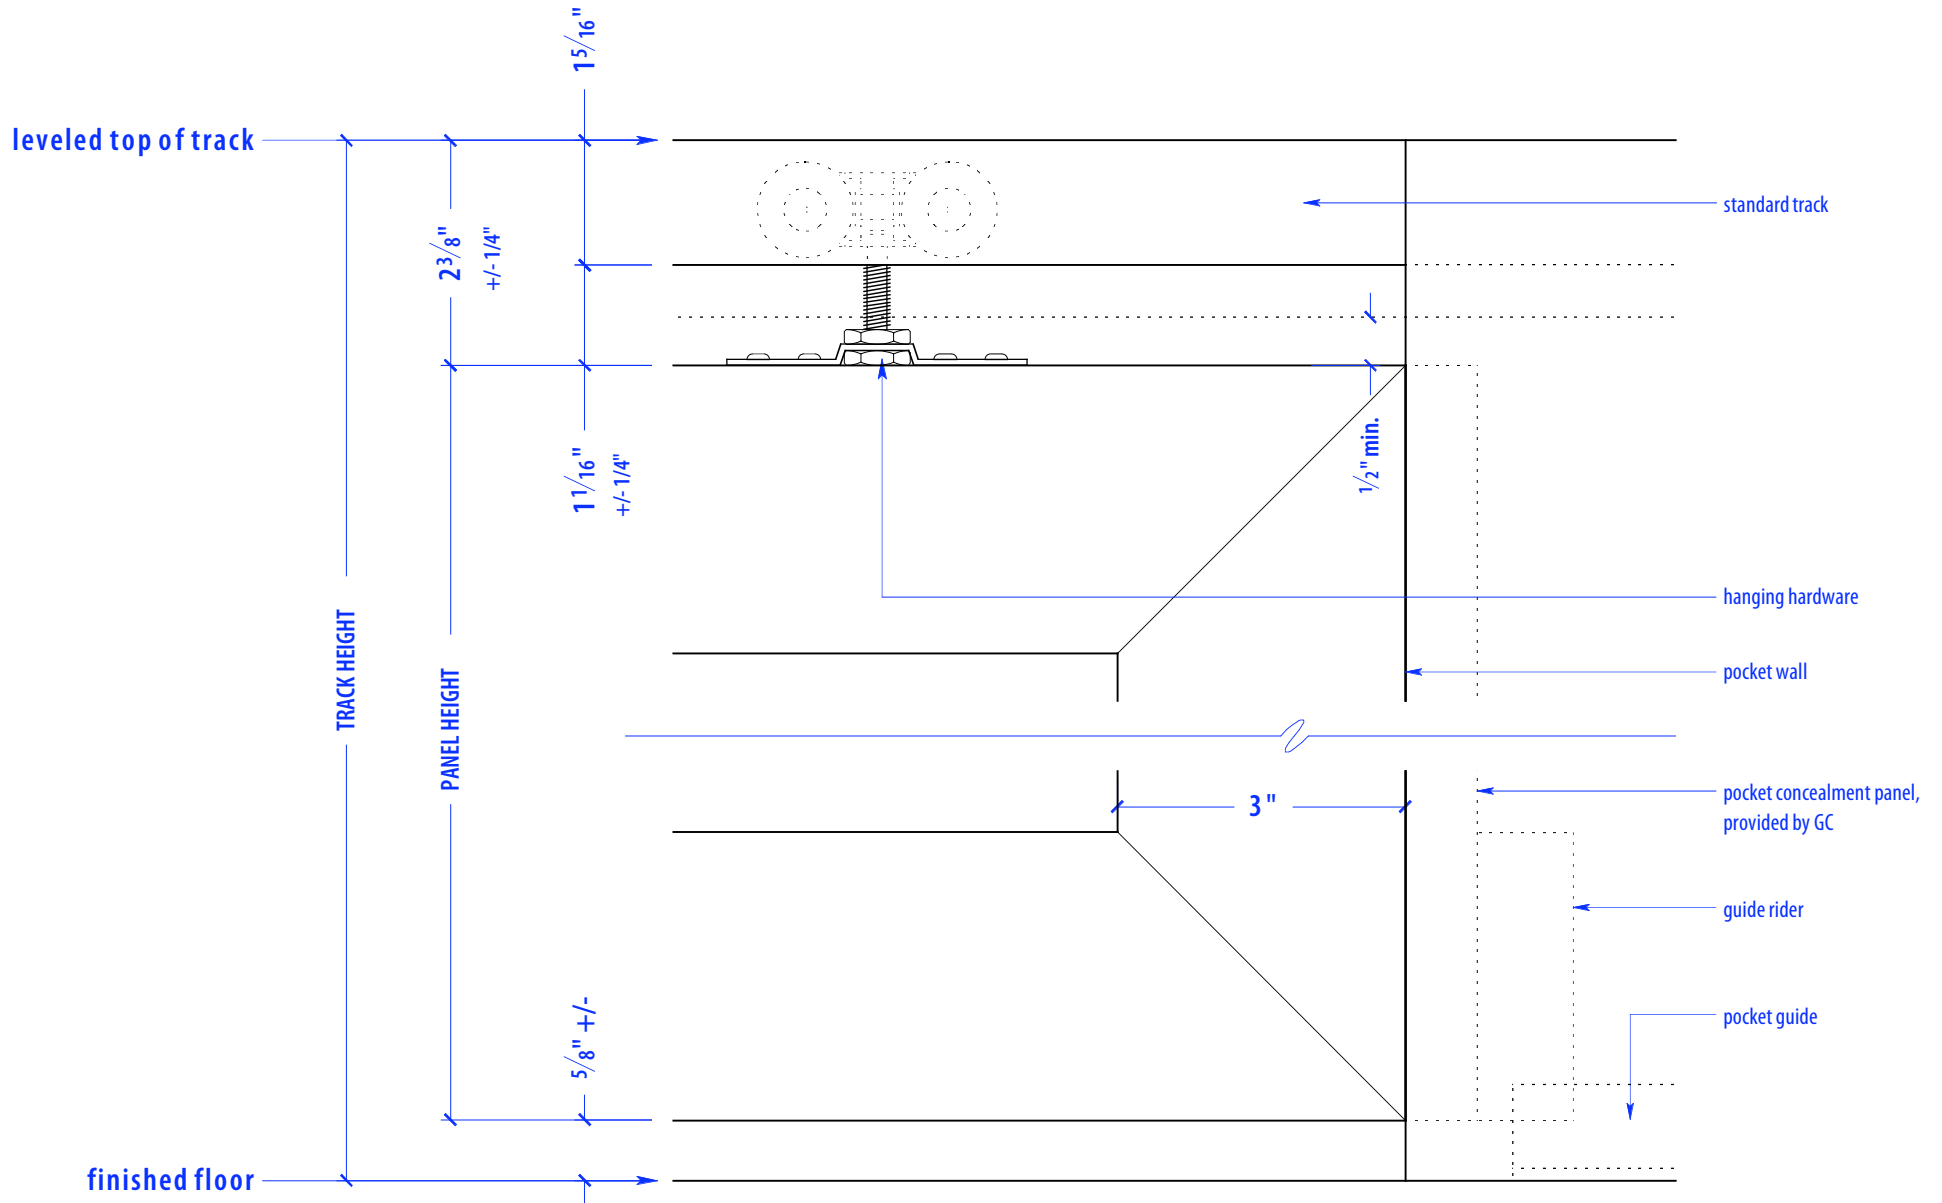

HEIGHTS		
Door	Standard Track Height	Low Profile Track Height
80"	83"	82 1/4"
92"	95"	94 1/4"
104"	107"	106 1/4"
116"	119"	118 1/4"

WIDTHS	
Door	Finished Opening
36"	102"
41"	117"
46"	132"

# SPW3-175 Standard Track

NOTE: each panel weighs approx. 75-110 lbs.  
Secure tracks to blocking accordingly

## SECTION A

NOTE: each panel weighs approx. 75-110 lbs.  
Secure tracks to blocking accordingly

# SPW3-175 Standard Track

NOTES: pocket depth should be 2" deeper than width of doors

Guide Rider is a block with a slit for the pocket guide;  
It allows for full extension; attach to bottom of door