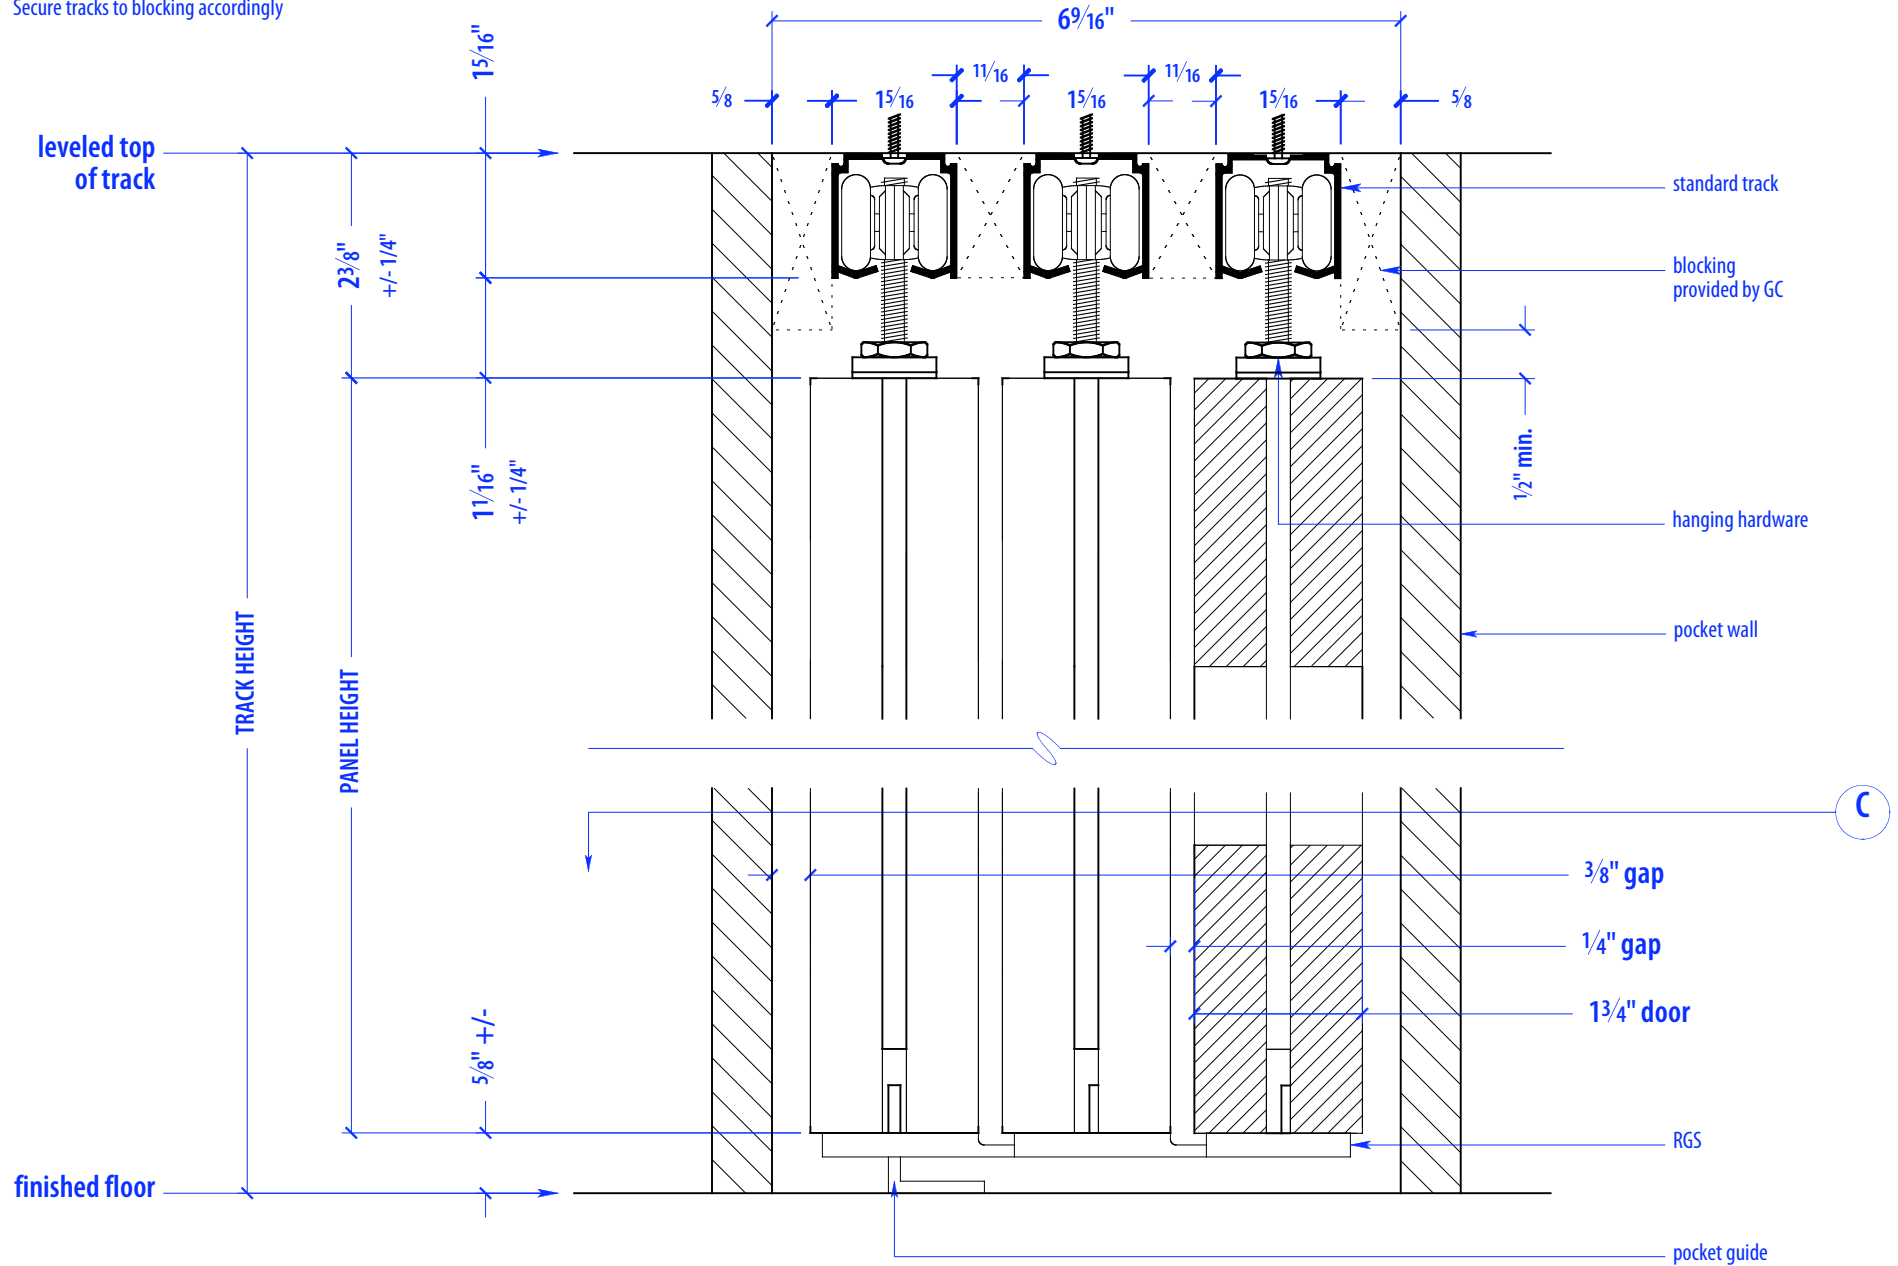

HEIGHTS		
Door	Standard Track Height	Low Profile Track Height
80"	83"	82 1/4"
92"	95"	94 1/4"
104"	107"	106 1/4"
116"	119"	118 1/4"

WIDTHS	
Door	Finished Opening
36"	102"
41"	117"
46"	132"

# SPW3-175 Standard Track

NOTE: each panel weighs approx. 75-110 lbs.  
Secure tracks to blocking accordingly

## SECTION A

NOTE: each panel weighs approx. 75-110 lbs.  
Secure tracks to blocking accordingly

# SPW3-175 Standard Track

NOTES: pocket depth should be 2" deeper than width of doors

Guide Rider is a block with a slit for the pocket guide;  
It allows for full extension; attach to bottom of door