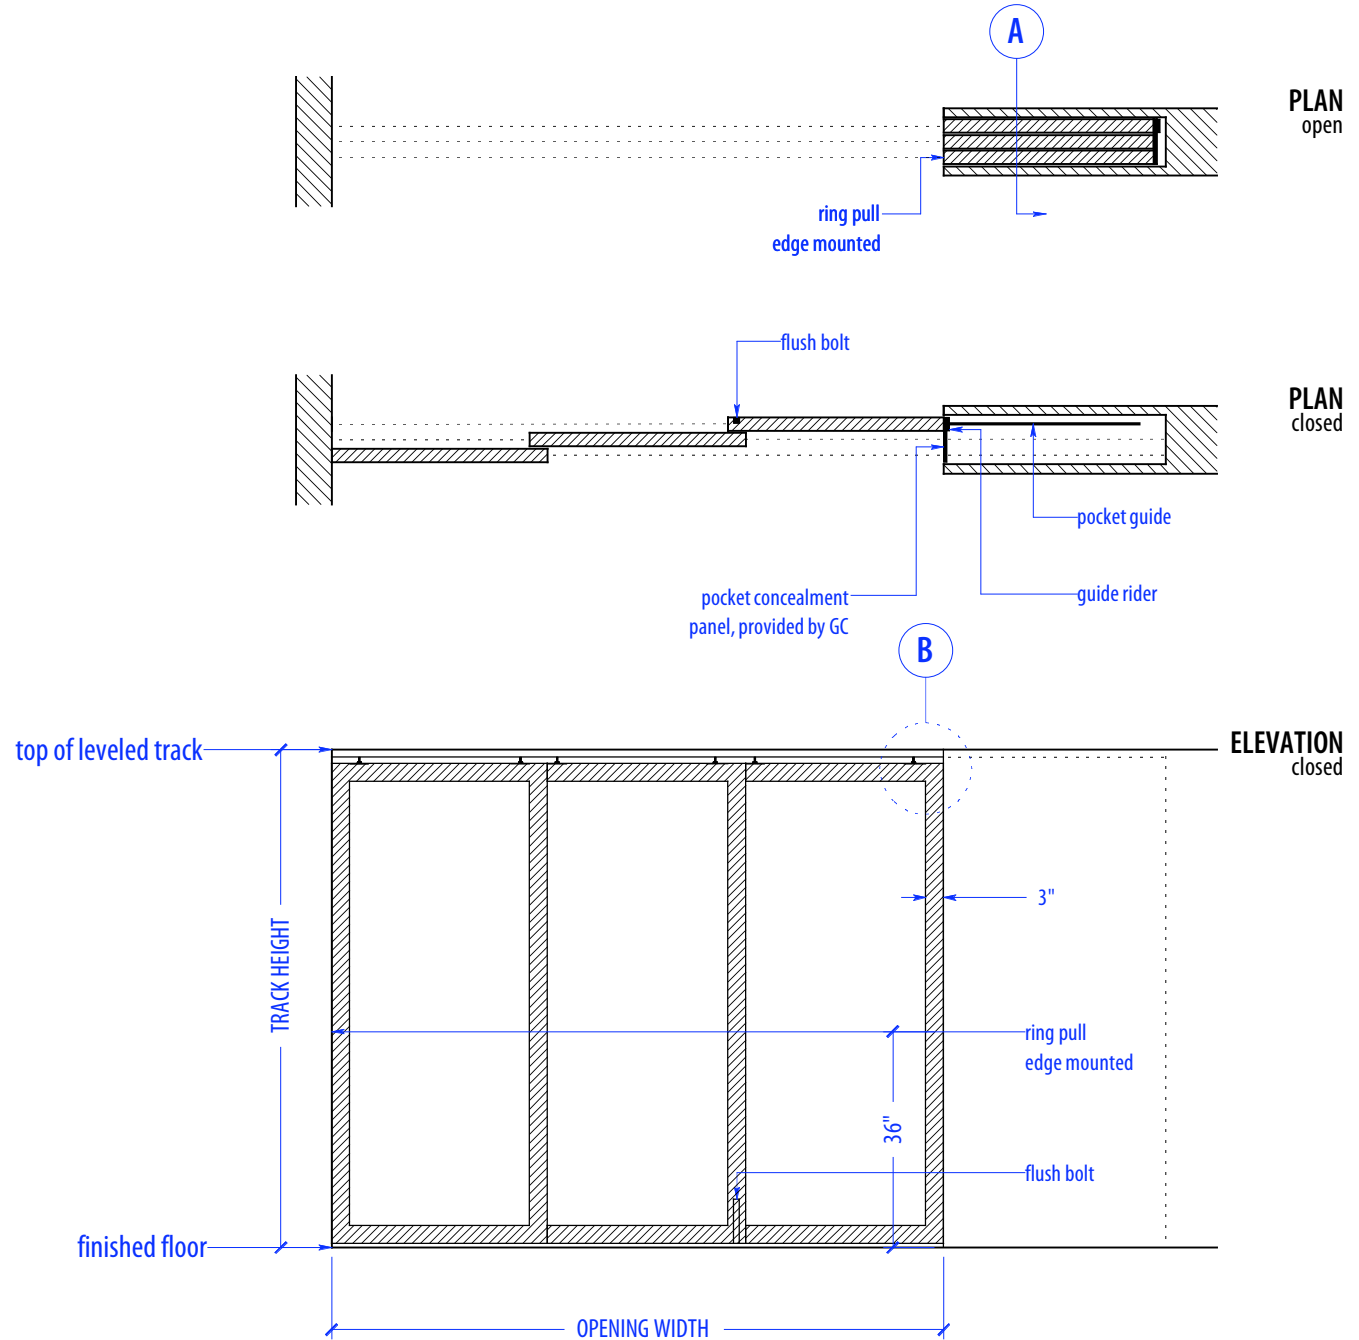

HEIGHTS		
Door	Standard Track Height	Low Profile Track Height
80"	83"	82 1/4"
92"	95"	94 1/4"
104"	107"	106 1/4"
116"	119"	118 1/4"

WIDTHS	
Door	Finished Opening
36"	102"
41"	117"
46"	132"

# SPW3-175 Standard Track

NOTE: each panel weighs approx. 75-110 lbs.  
Secure tracks to blocking accordingly

## SECTION A

NOTE: each panel weighs approx. 75-110 lbs.  
Secure tracks to blocking accordingly

# SPW3-175 Standard Track

NOTES: pocket depth should be 2" deeper than width of doors

Guide Rider is a block with a slit for the pocket guide;  
It allows for full extension; attach to bottom of door