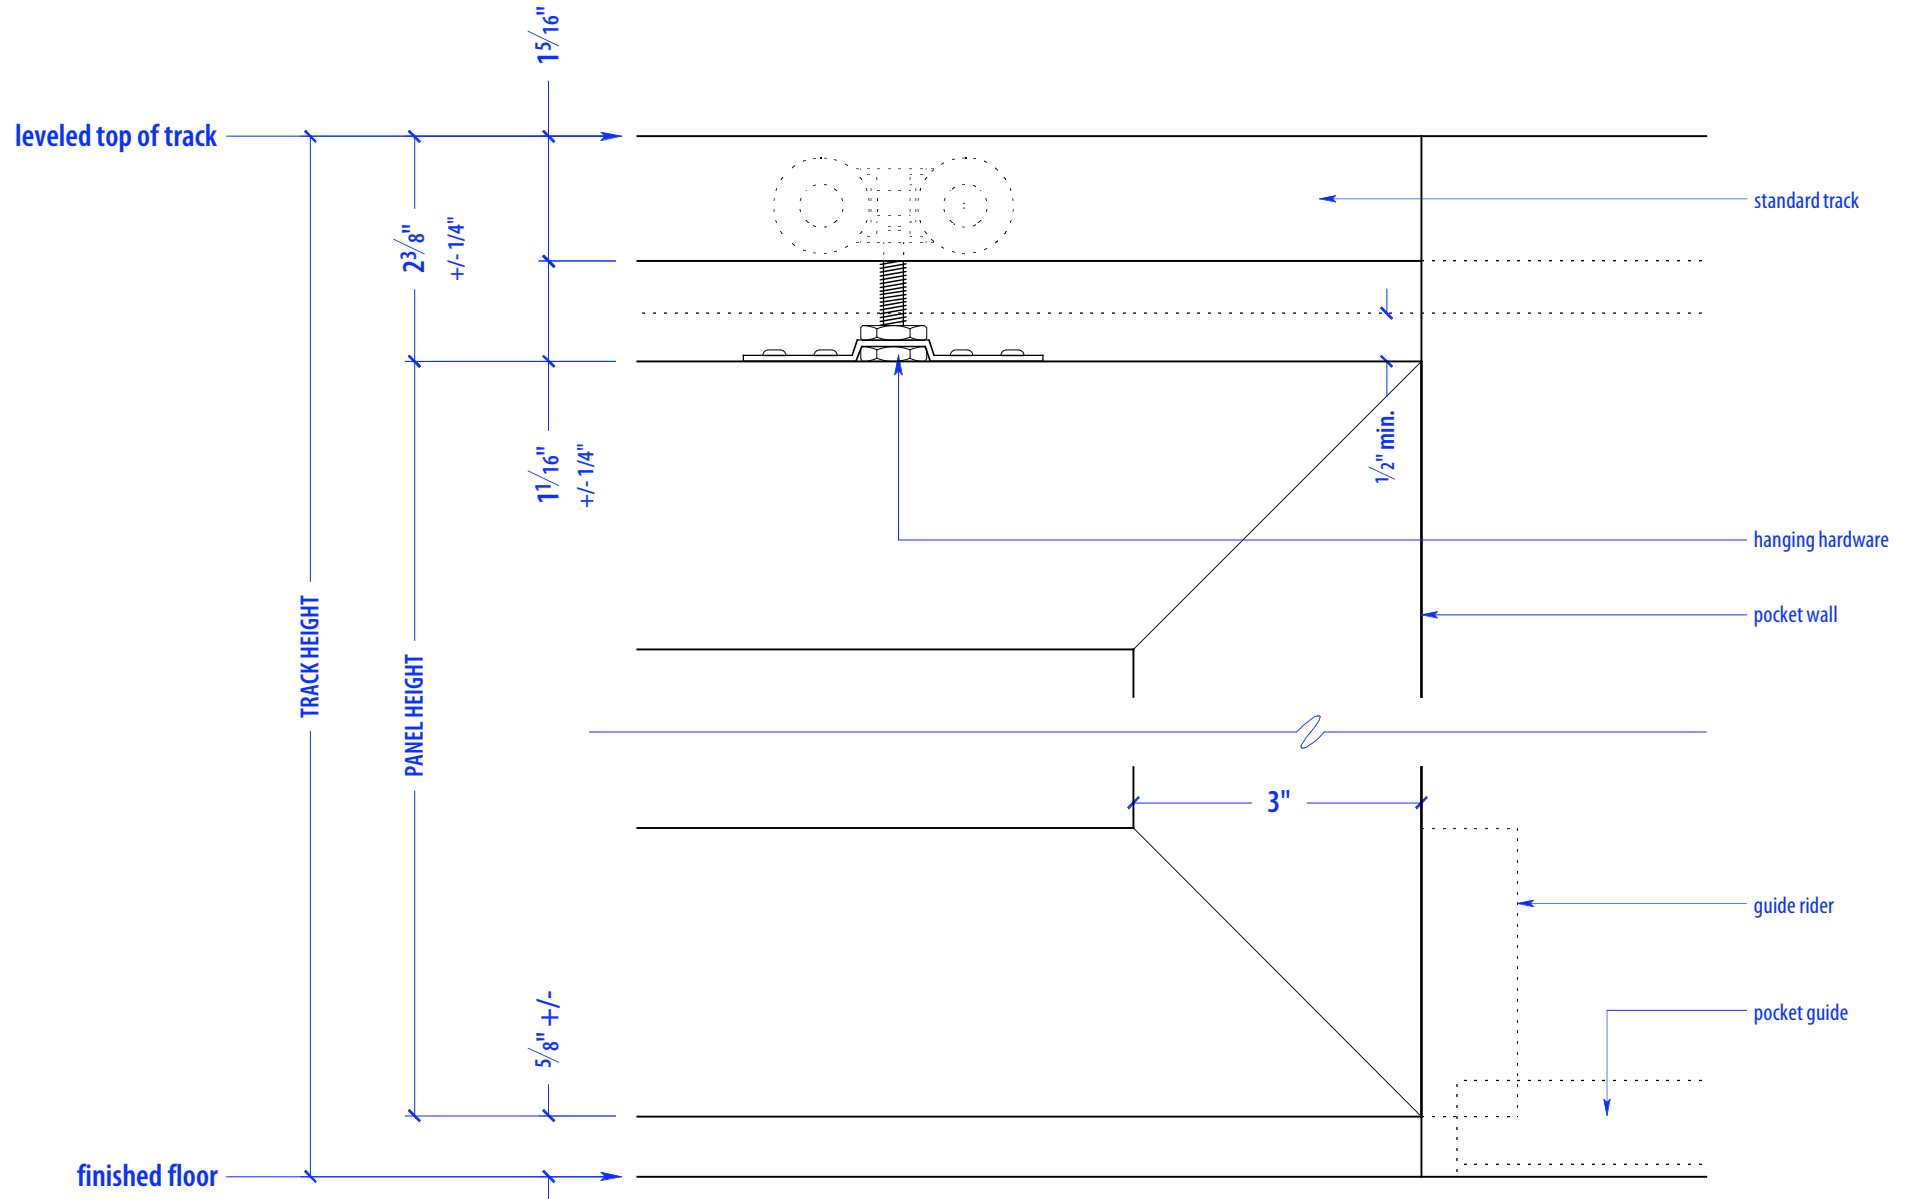

HEIGHTS		
Door	Standard Track Height	Low Profile Track Height
80"	83"	82 1/4"
92"	95"	94 1/4"
104"	107"	106 1/4"
116"	119"	118 1/4"

WIDTHS	
Door	Finished Opening
36"	36"
41"	41"
46"	46"

SP1-175 Standard Track

NOTE: each panel weighs approx. 75-110 lbs.
Secure tracks to blocking accordingly

SECTION A

NOTE: each panel weighs approx. 75-110 lbs.
Secure tracks to blocking accordingly

SECTION B

SP1-175 Standard Track

NOTES: pocket depth should be 2" deeper
than width of doors

Guide Rider is a block with a slit for the pocket guide;
It allows for full extension; attach to bottom of door

SECTION C