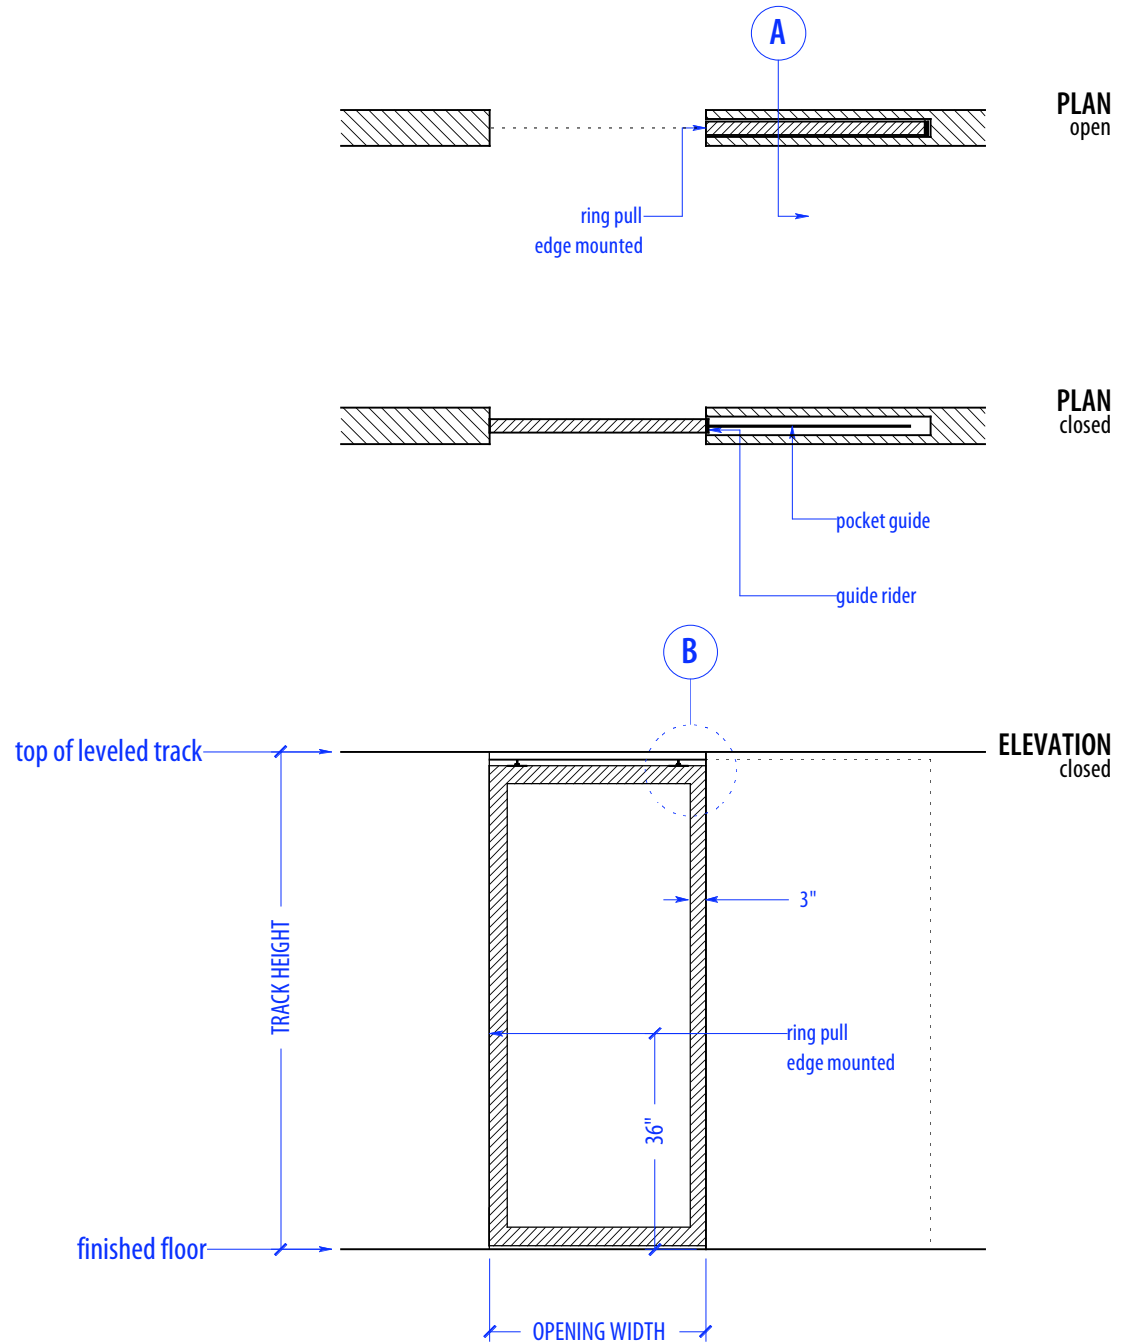

HEIGHTS		
Door	Standard Track Height	Low Profile Track Height
80"	83"	82 1/4"
92"	95"	94 1/4"
104"	107"	106 1/4"
116"	119"	118 1/4"

WIDTHS	
Door	Finished Opening
36"	36"
41"	41"
46"	46"

SP1-175 Standard Track

NOTE: each panel weighs approx. 75-110 lbs.
Secure tracks to blocking accordingly

SECTION A

NOTE: each panel weighs approx. 75-110 lbs.
Secure tracks to blocking accordingly

SECTION B

SP1-175 Standard Track

NOTES: pocket depth should be 2" deeper
than width of doors

Guide Rider is a block with a slit for the pocket guide;
It allows for full extension; attach to bottom of door

SECTION C