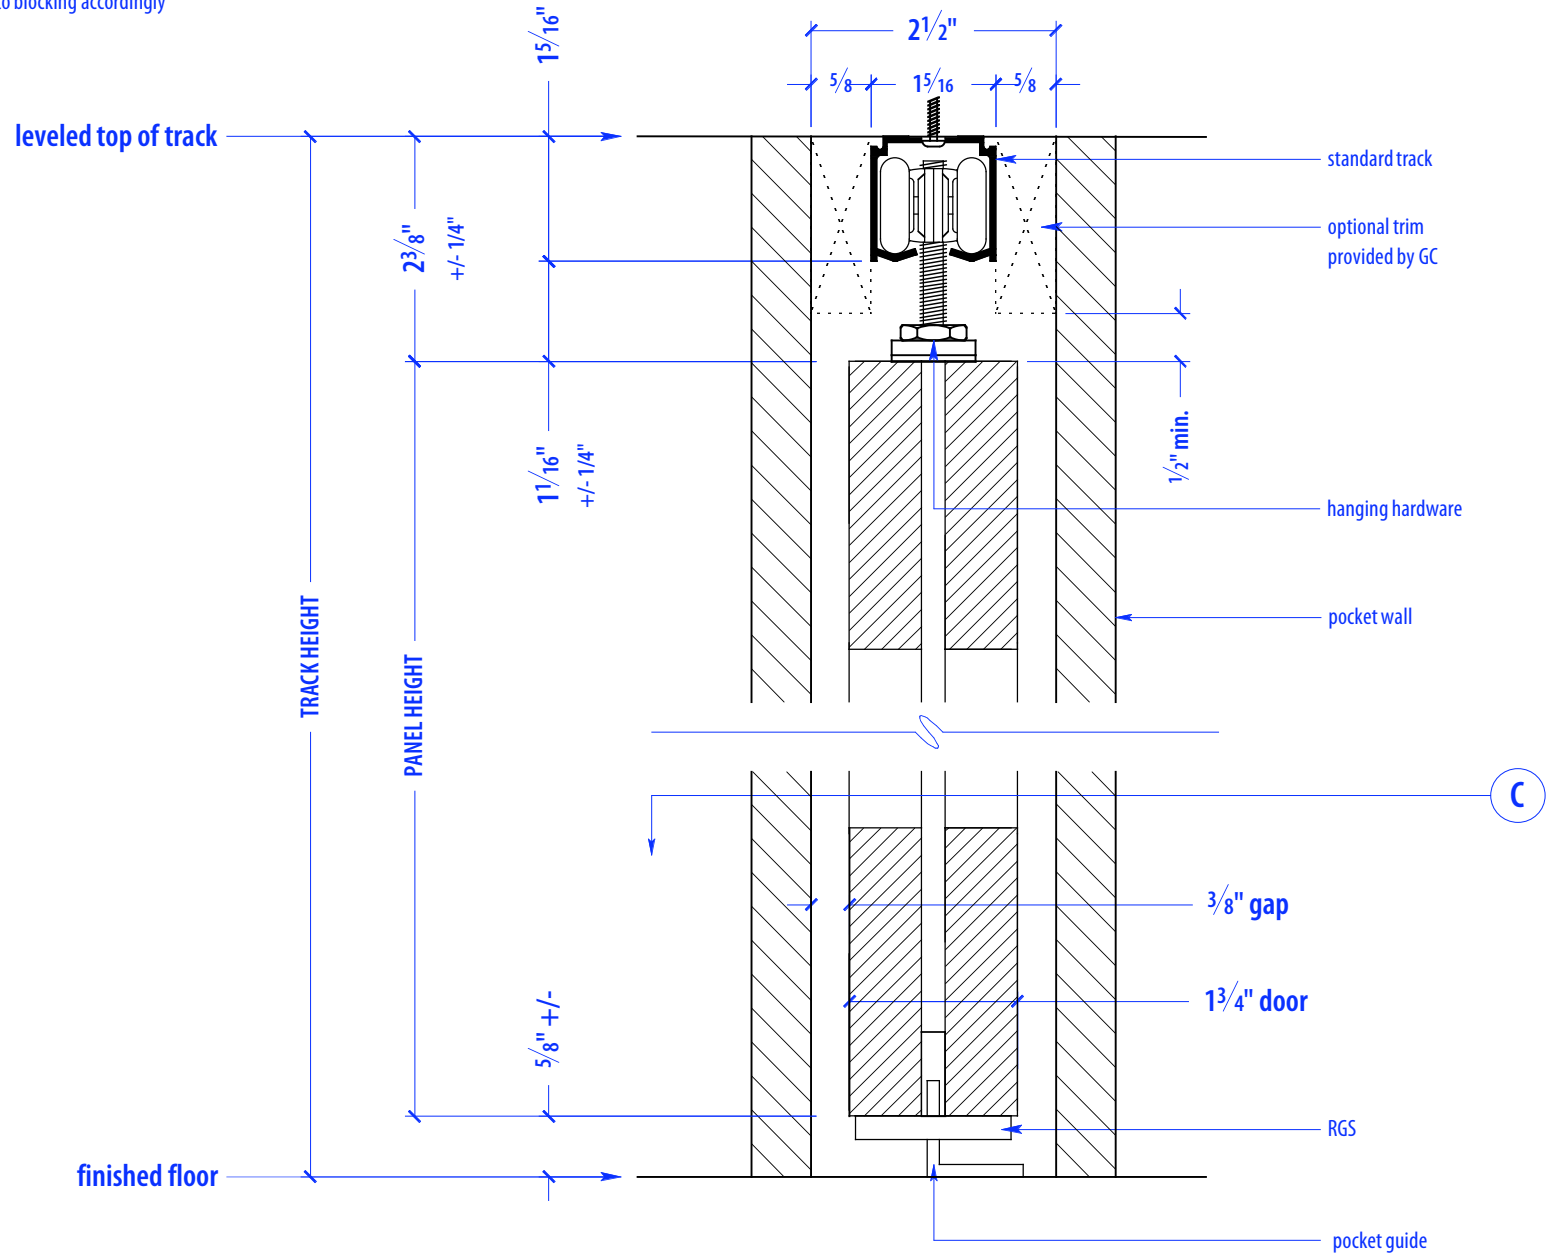

HEIGHTS		
Door	Standard Track Height	Low Profile Track Height
80"	83"	82 1/4"
92"	95"	94 1/4"
104"	107"	106 1/4"
116"	119"	118 1/4"

WIDTHS	
Door	Finished Opening
36"	36"
41"	41"
46"	46"

SP1-175 Standard Track

NOTE: each panel weighs approx. 75-110 lbs.
Secure tracks to blocking accordingly

SECTION A

NOTE: each panel weighs approx. 75-110 lbs.
Secure tracks to blocking accordingly

SECTION B

SP1-175 Standard Track

NOTES: pocket depth should be 2" deeper
than width of doors

Guide Rider is a block with a slit for the pocket guide;
It allows for full extension; attach to bottom of door

SECTION C