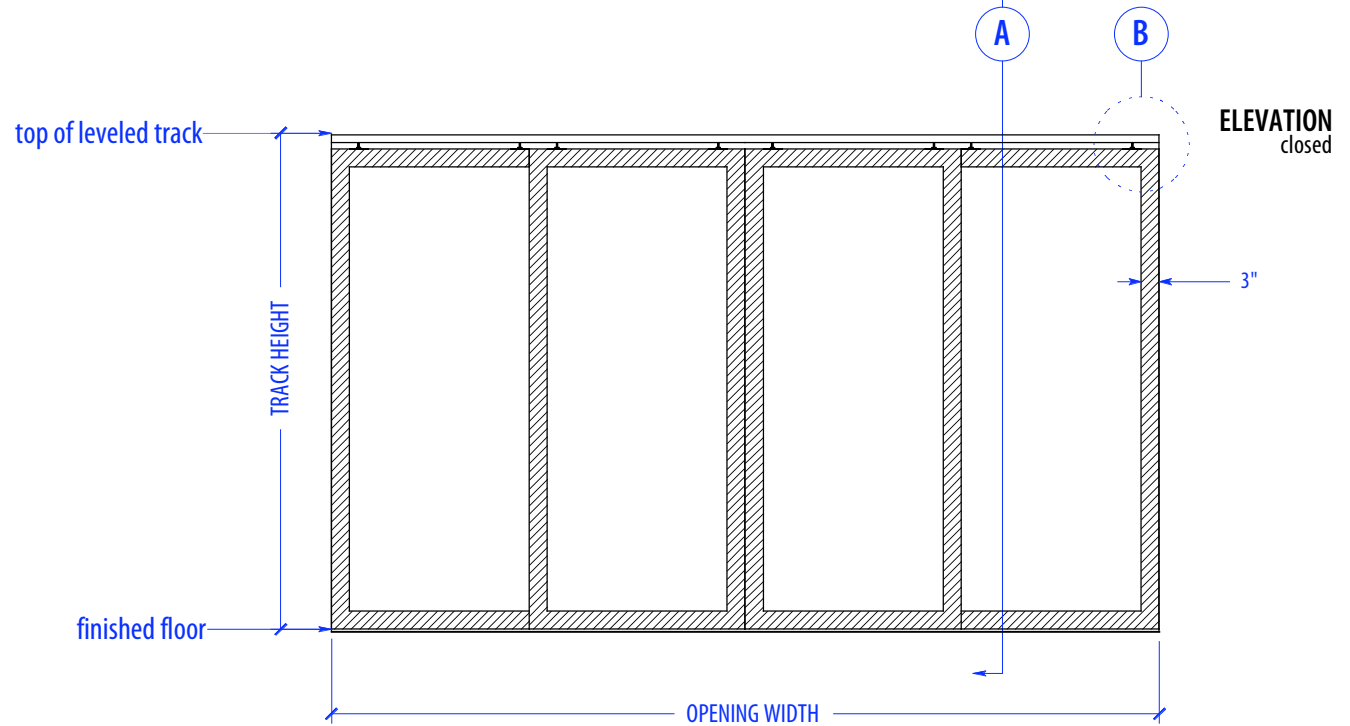

HEIGHTS		
Door	Standard Track Height	Low Profile Track Height
80"	82 3/4"	82"
92"	94 3/4"	94"
104"	106 3/4"	106"
116"	118 3/4"	118"

WIDTHS	
Door	Finished Opening
36"	138"
41"	158"
46"	178"

NOTE: each panel weighs approx. 75-110 lbs.
Secure tracks to blocking accordingly