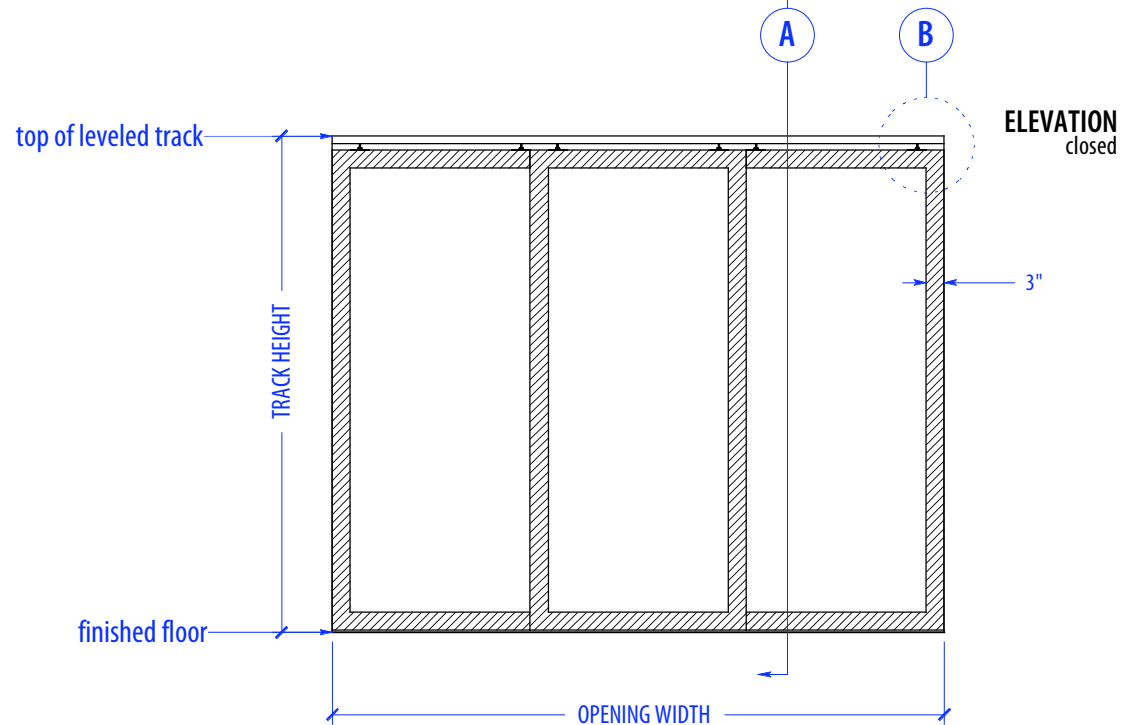

HEIGHTS		
Door	Standard Track Height	Low Profile Track Height
80"	82 3/4"	82"
92"	94 3/4"	94"
104"	106 3/4"	106"
116"	118 3/4"	118"

WIDTHS	
Door	Finished Opening
36"	102"
41"	117"
46"	132"

NOTE: each panel weighs approx. 75-110 lbs.  
Secure tracks to blocking accordingly

## SECTION B