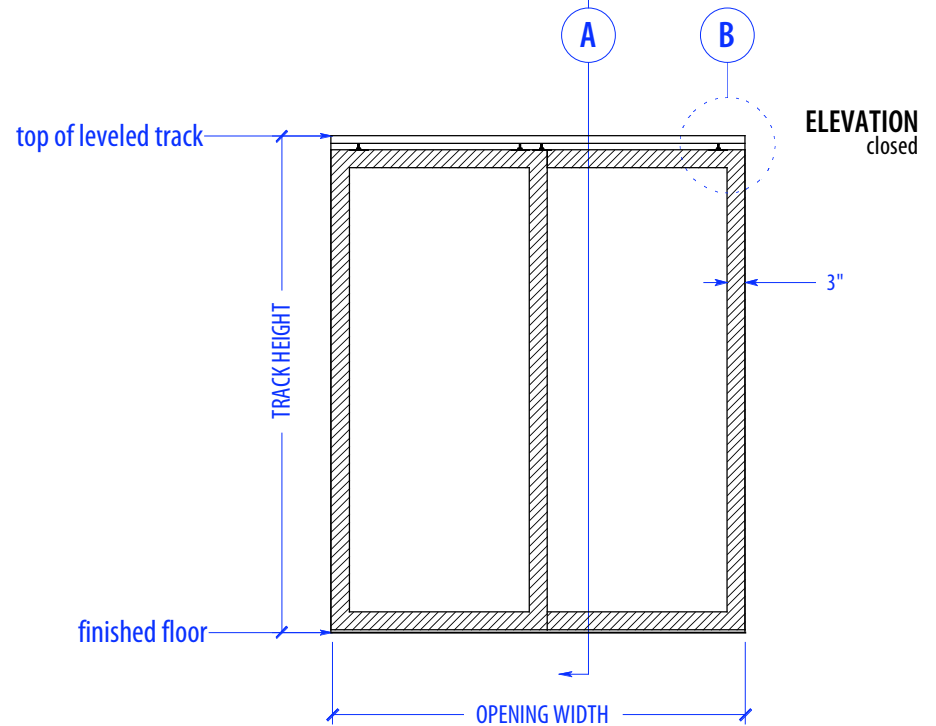

HEIGHTS		
Door	Standard Track Height	Low Profile Track Height
80"	82 3/4"	82"
92"	94 3/4"	94"
104"	106 3/4"	106"
116"	118 3/4"	118"

WIDTHS	
Door	Finished Opening
36"	69"
41"	79"
46"	89"

NOTE: each panel weighs approx. 75-110 lbs.  
Secure tracks to blocking accordingly

## SECTION B