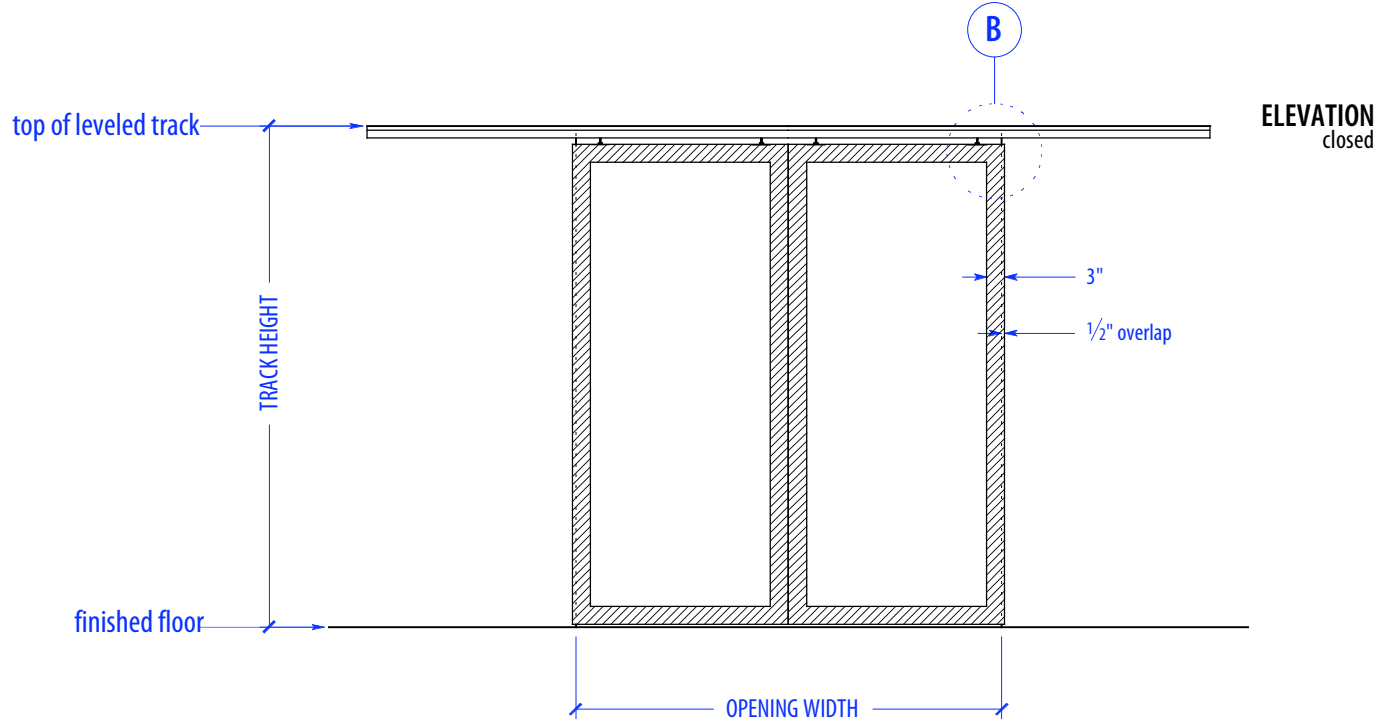

S2S-WM -175 Wall Mount

HEIGHTS			
Door	Opening Height	Standard Track Height	Low Profile Track Height
80"	79 7/8"	83 1/2"	82 3/8"
92"	91 7/8"	95 1/2"	94 3/8"
104"	103 7/8"	107 1/2"	106 3/8"
116"	115 7/8"	119 1/2"	118 3/8"

WIDTHS	
Door	Finished Opening
36"	71"
41"	81"
46"	91"

S2S-175 Standard Track - Wall Mount