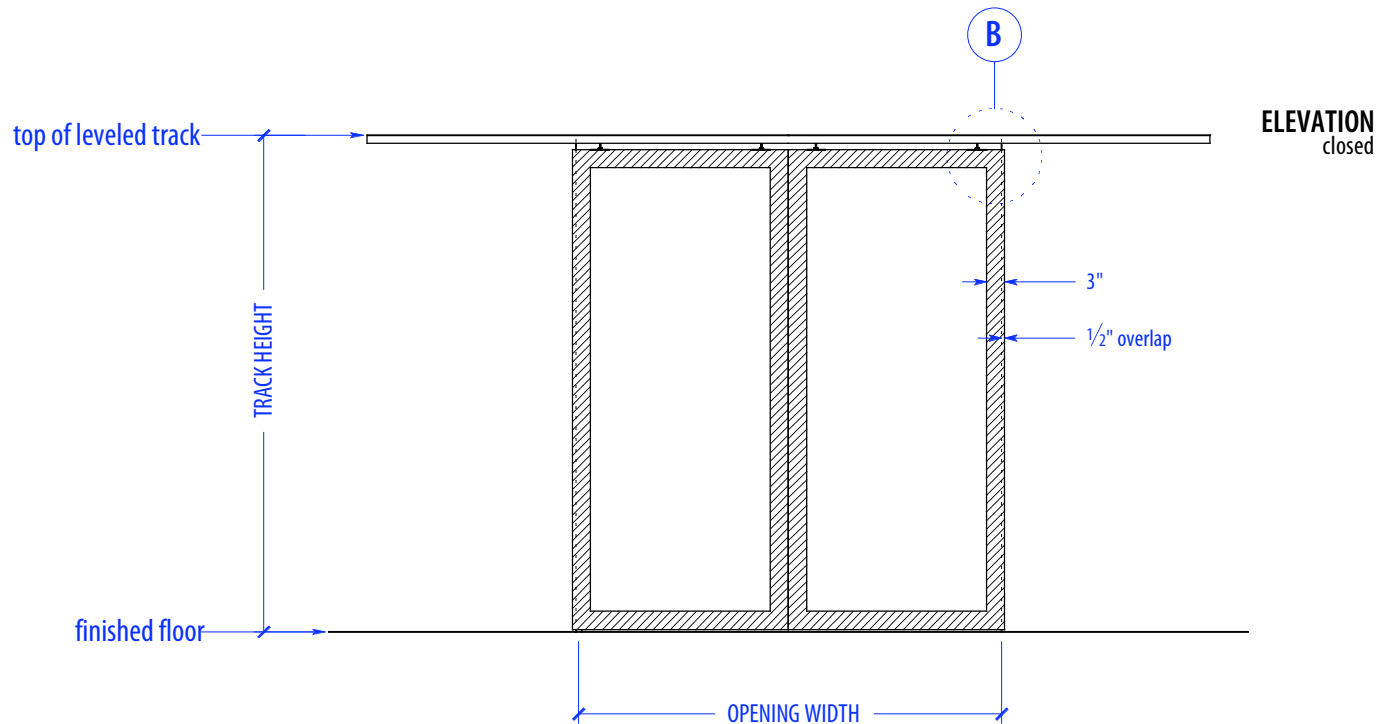

HEIGHTS		
Door	Standard Track Height	Low Profile Track Height
80"	82 3/4"	82"
92"	94 3/4"	94"
104"	106 3/4"	106"
116"	118 3/4"	118"

WIDTHS	
Door	Finished Opening
36"	71"
41"	81"
46"	91"

S2S-175 Standard Track

NOTE: each panel weighs approx. 75-110 lbs.
Secure tracks to blocking accordingly

SECTION A

DETAIL B