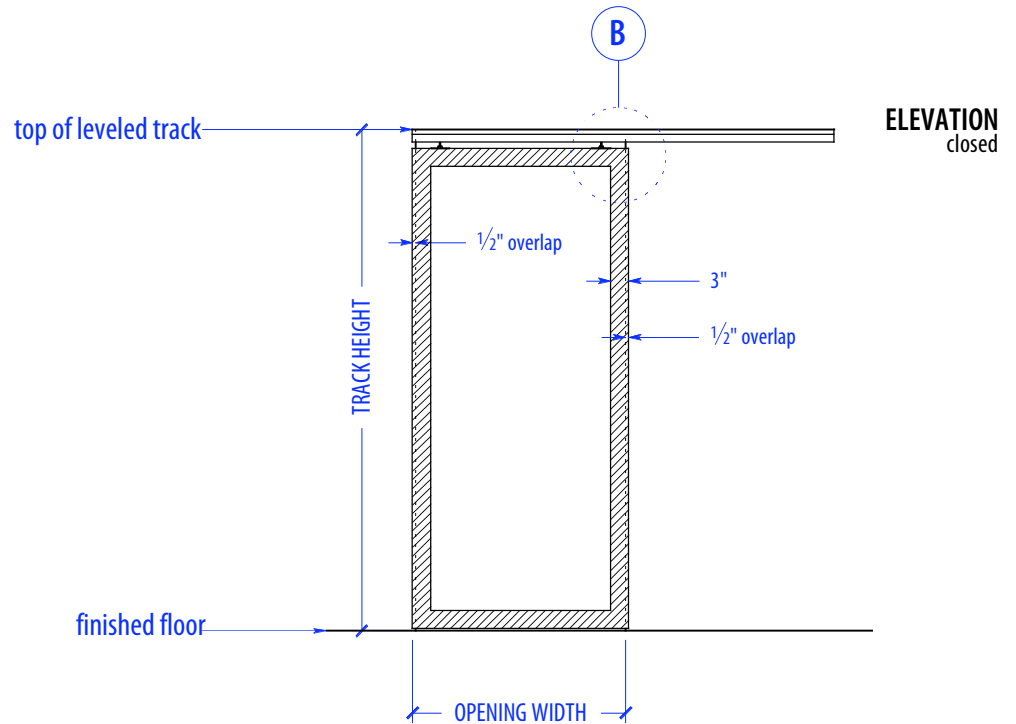

HEIGHTS			
Door	Opening Height	Standard Track Height	Low Profile Track Height
80"	79 7/8"	83 1/2"	82 3/8"
92"	91 7/8"	95 1/2"	94 3/8"
104"	103 7/8"	107 1/2"	106 3/8"
116"	115 7/8"	119 1/2"	118 3/8"

WIDTHS	
Door	Finished Opening
36"	35"
41"	40"
46"	45"

S-175-WM Standard Track - Wall Mount