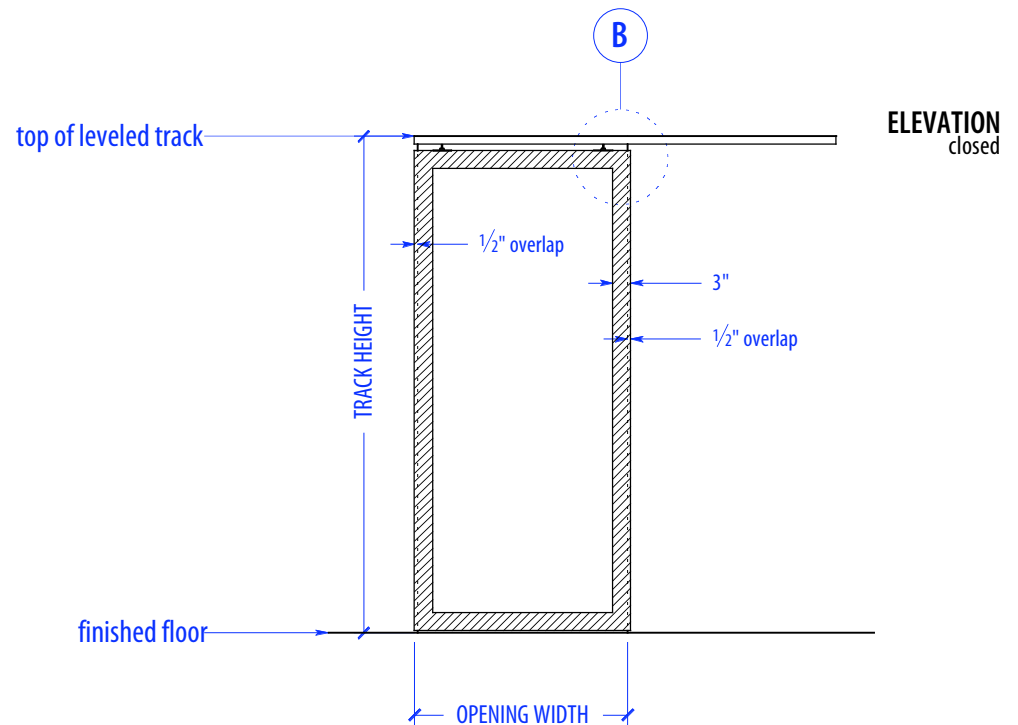

HEIGHTS		
Door	Standard Track Height	Low Profile Track Height
80"	82 3/4"	82"
92"	94 3/4"	94"
104"	106 3/4"	106"
116"	118 3/4"	118"

WIDTHS	
Door	Finished Opening
36"	35"
41"	40"
46"	45"

S-175 Standard Track

NOTE: each panel weighs approx. 75-110 lbs.
Secure tracks to blocking accordingly

SECTION A

DETAIL B