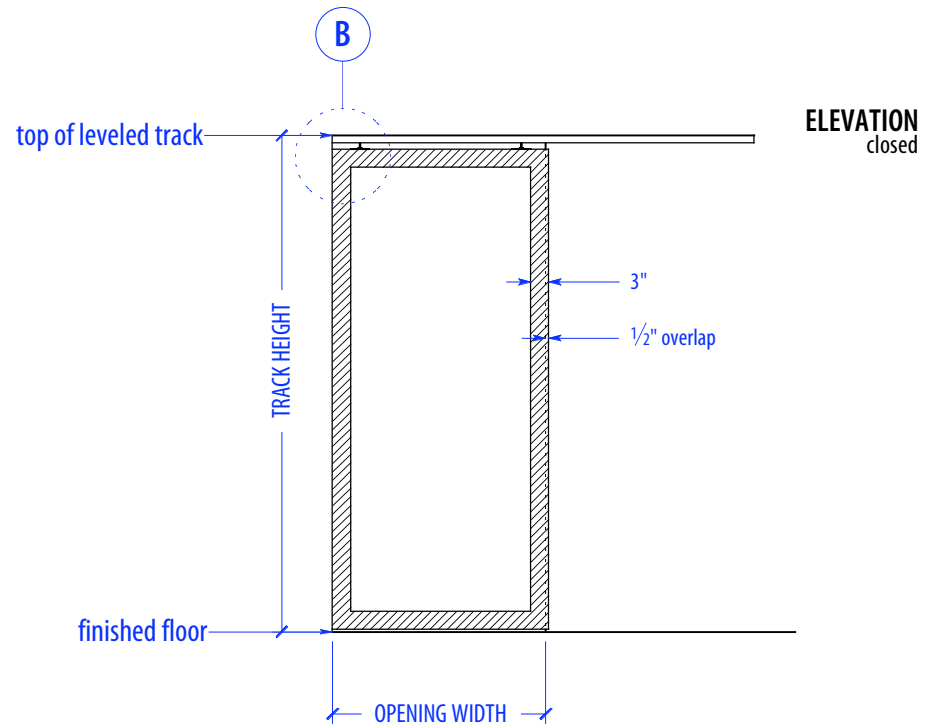

# S1-150-175

1 side overlap

HEIGHTS		
Door	Standard Track Height	Low Profile Track Height
80"	82 3/4"	82"
92"	94 3/4"	94"
104"	106 3/4"	106"
116"	118 3/4"	118"

WIDTHS	
Door	Finished Opening
36"	35 1/2"
41"	40 1/2"
46"	45 1/2"

# SB-175 Standard Track

NOTE: each panel weighs approx. 75-110 lbs.  
Secure tracks to blocking accordingly