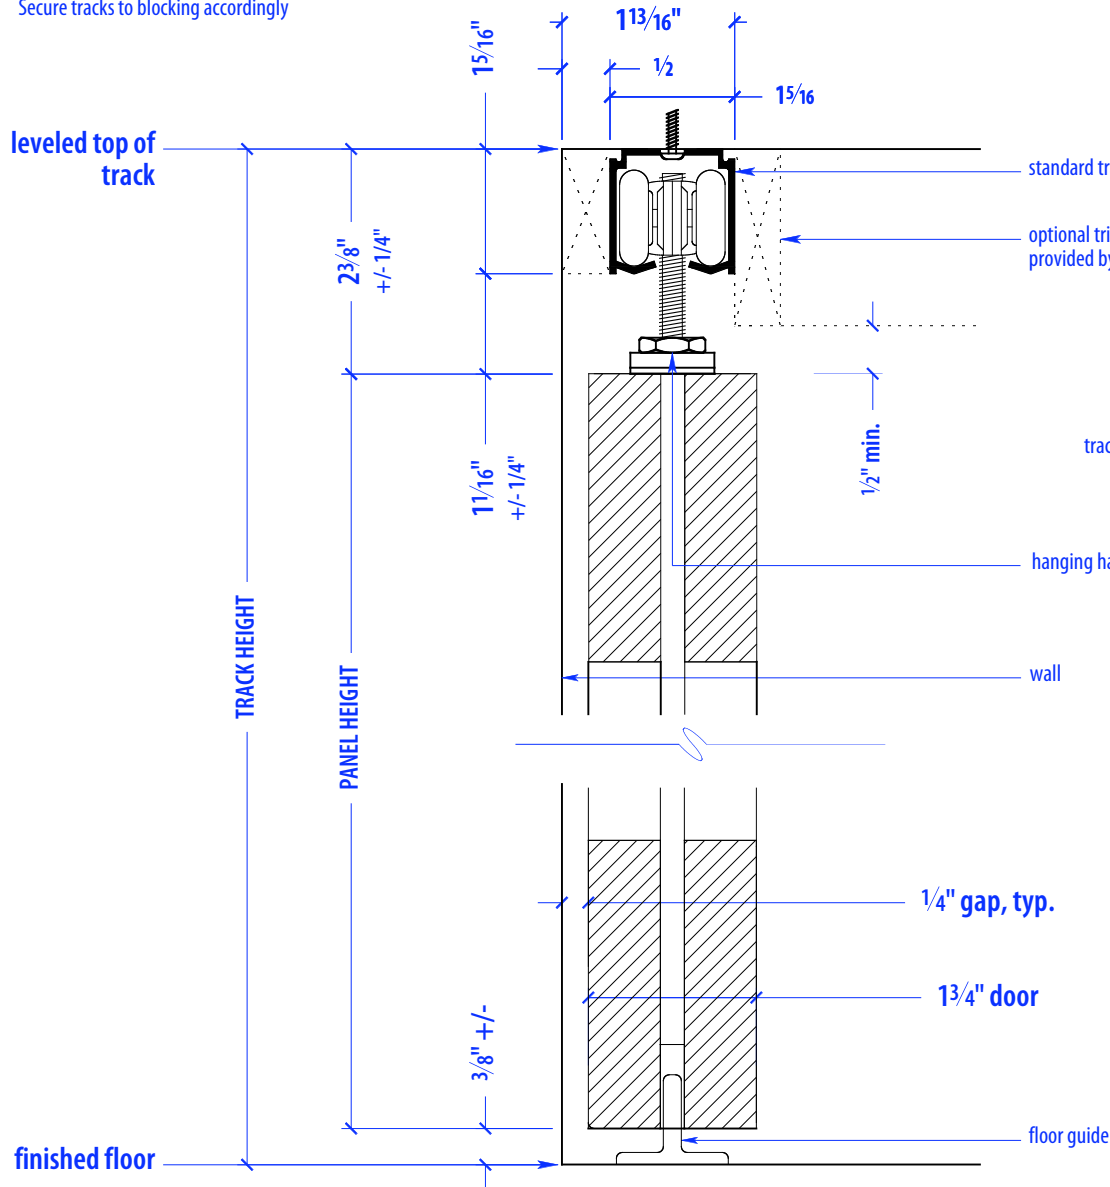

SB-175 Standard Track

NOTE: each panel weighs approx. 75-110 lbs.
Secure tracks to blocking accordingly

SECTION A