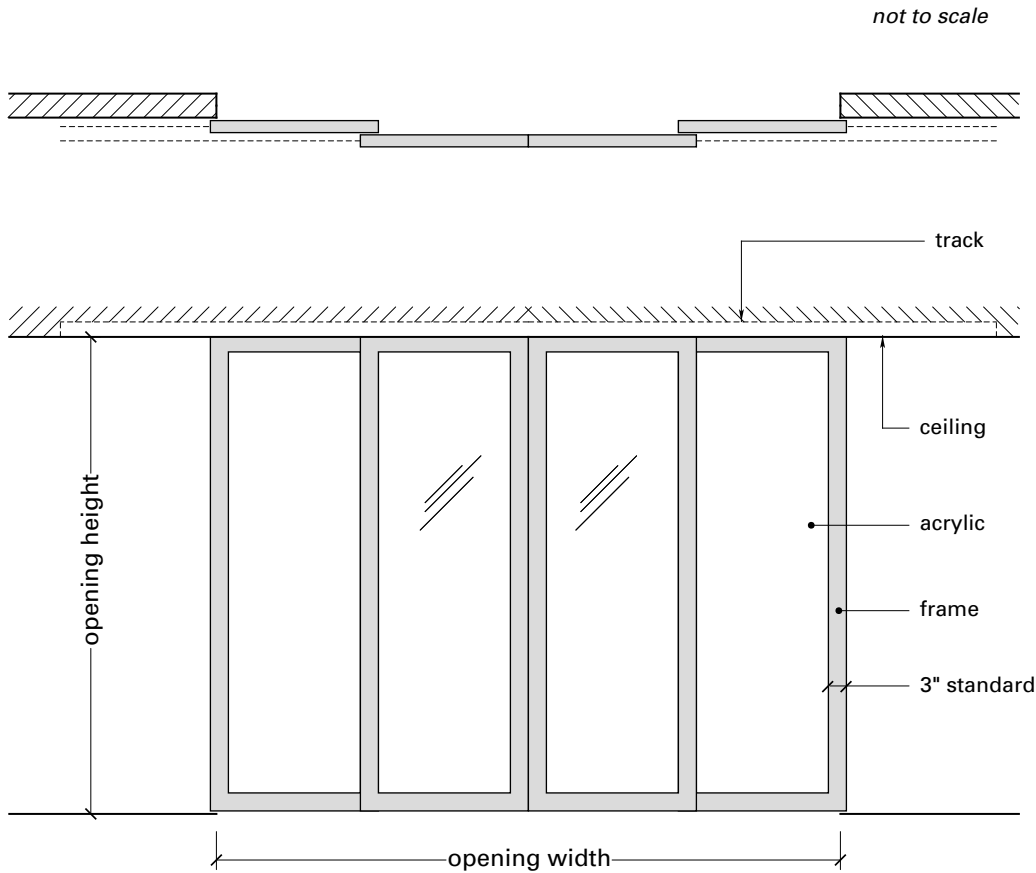

RAYDOOR™
134 West 29th Street, Suite 909
New York, NY 10001
TEL: (212) 421-0641 FAX: (646) 349-1856
www.raydoor.com

SWW4S Sliding Wing Wall

4 panel Symmetrical

Sliding Wing Walls come equipped with all necessary hardware for operation including:

- Fully finished frames
- 1/4" Clear Frosted acrylic
- Aluminum overhead tracks, wheel carriers, track stops and installation tool pack.
- RGS (floor trackless guiding system)
- Flush Bolts (panel anchors)
- Edge Mounted Ring Pulls