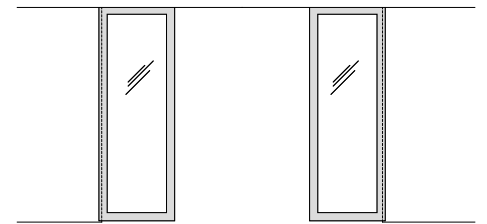

RAYDOOR™
134 West 29th Street, Suite 909
New York, NY 10001
TEL: (212) 421-0641 FAX: (646) 349-1856
www.raydoor.com

SWW4S Sliding Wing Wall

4 panel Symmetrical

Sliding Wing Walls come equipped with all necessary hardware for operation including:

- Fully finished frames
- 1/4" Clear Frosted acrylic
- Aluminum overhead tracks, wheel carriers, track stops and installation tool pack.
- RGS (floor trackless guiding system)
- Flush Bolts (panel anchors)
- Edge Mounted Ring Pulls