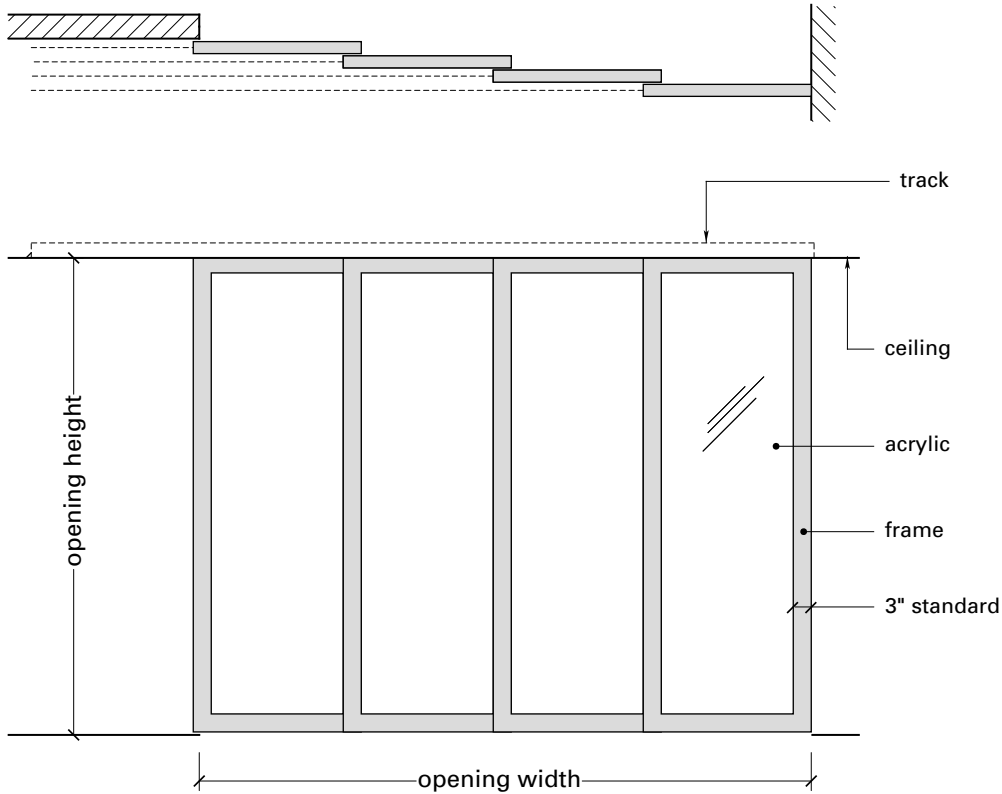

# SWW4 Sliding Wing Wall

4 panel

not to scale

Sliding Wing Walls come equipped with all necessary hardware for operation including:

- Fully finished frames
- 1/4" Clear Frosted acrylic
- Aluminum overhead tracks, wheel carriers, track stops and installation tool pack.
- RGS (floor trackless guiding system)
- Flush Bolts (panel anchors)
- Edge Mounted Ring Pull