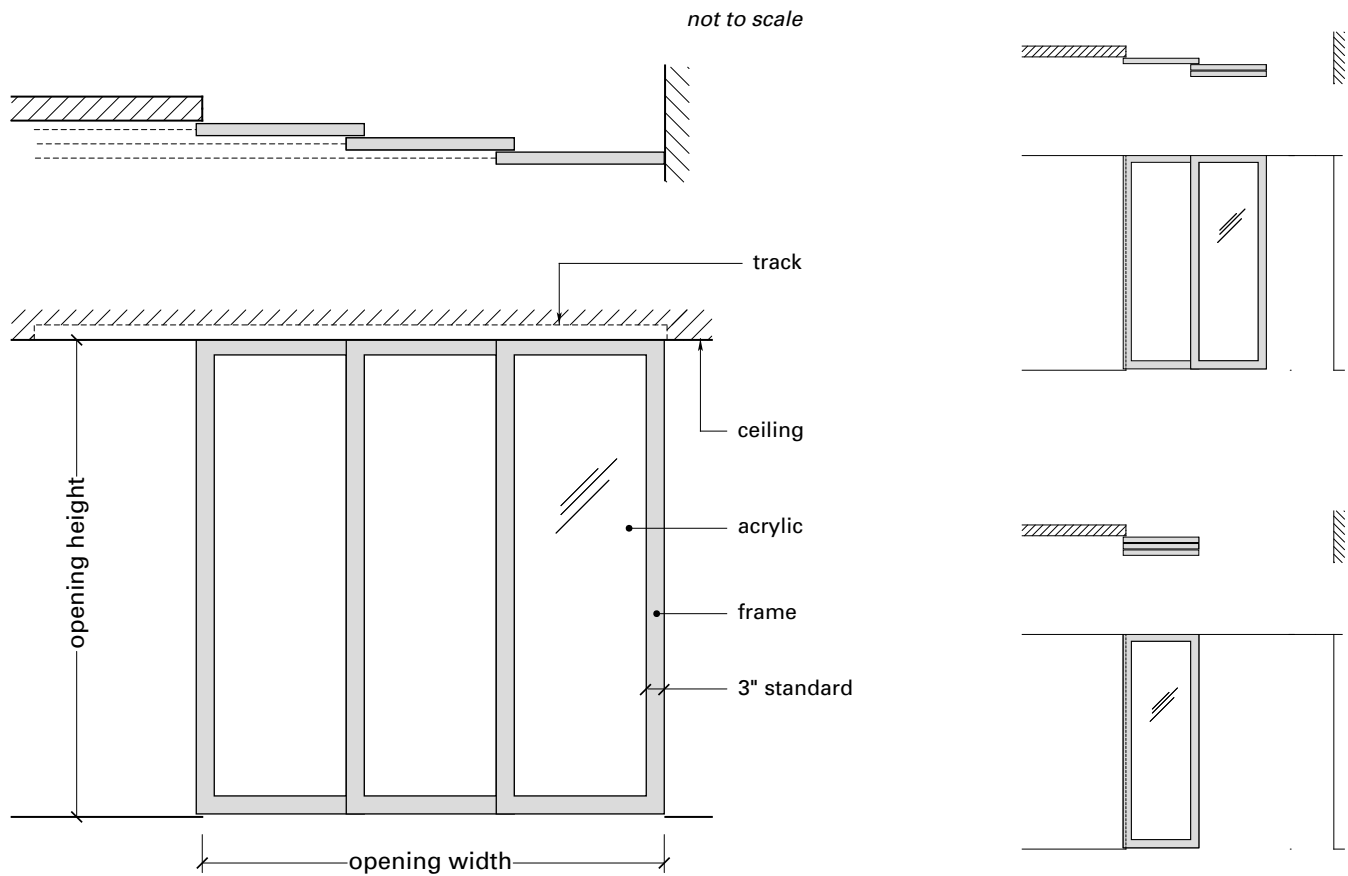

# SWW3 Sliding Wing Wall

3 panel

Sliding Wing Walls come equipped with all necessary hardware for operation including:

- Fully finished frames
- 1/4" Clear Frosted acrylic
- Aluminum overhead tracks, wheel carriers, track stops and installation tool pack.
- RGS (floor trackless guiding system)
- Flush Bolt (panel anchors)
- Edge Mounted Ring Pull