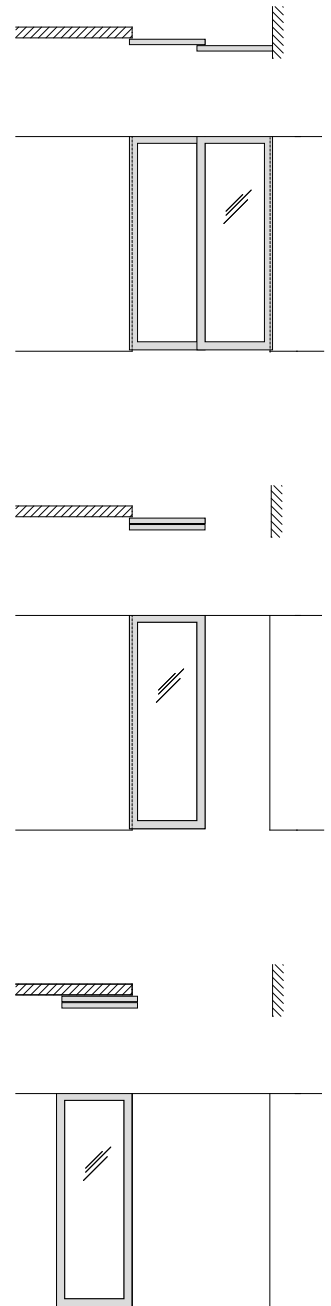

**RAYDOOR™**  
 134 West 29th Street, Suite 909  
 New York, NY 10001  
 TEL: (212) 421-0641 FAX: (646) 349-1856  
 www.raydoor.com

# SWW2 Sliding Wing Wall

2 panel

Sliding Wing Walls come equipped with all necessary hardware for operation including:

- Fully finished frames
- 1/4" Clear Frosted acrylic
- Aluminum overhead tracks, wheel carriers, track stops and installation tool pack.
- RGS (floor trackless guiding system)
- Flush Bolt (panel anchors)
- Edge Mounted Ring Pull