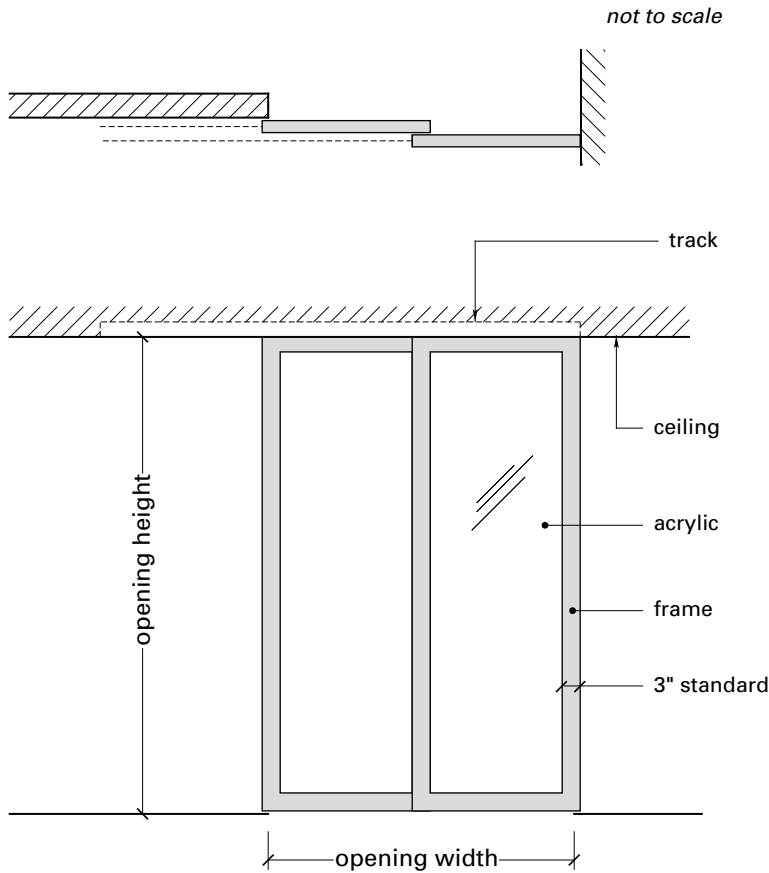

# SWW2 Sliding Wing Wall

2 panel

Sliding Wing Walls come equipped with all necessary hardware for operation including:

- Fully finished frames
- 1/4" Clear Frosted acrylic
- Aluminum overhead tracks, wheel carriers, track stops and installation tool pack.
- RGS (floor trackless guiding system)
- Flush Bolt (panel anchors)
- Edge Mounted Ring Pull