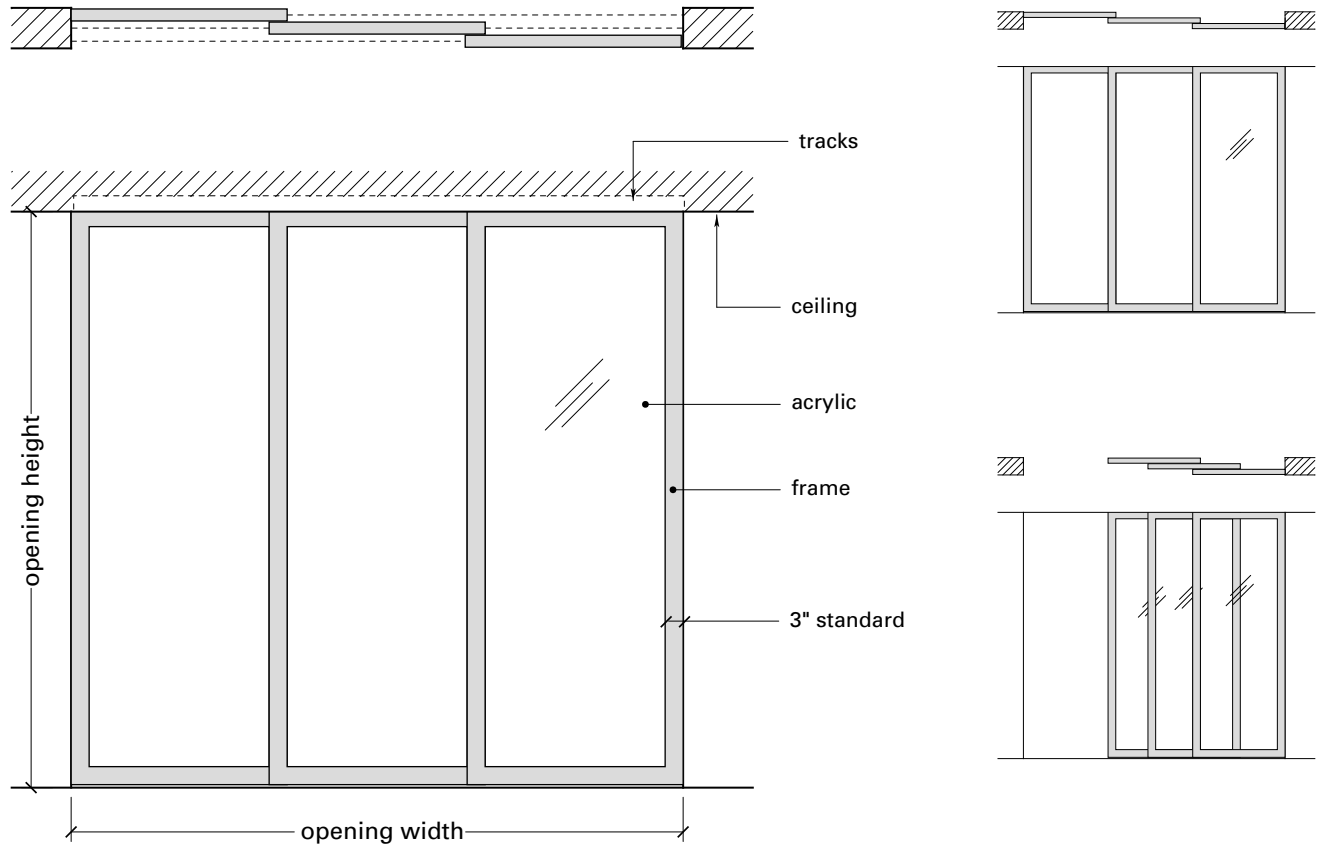

not to scale

Sliding Walls come equipped with all necessary hardware for operation including:

- Fully finished frames
- 1/4" Clear Frosted acrylic
- Aluminum overhead tracks, wheel carriers, track stops and installation tool pack.
- RGS (floor trackless guiding system)
- Flush Bolts (panel anchors)