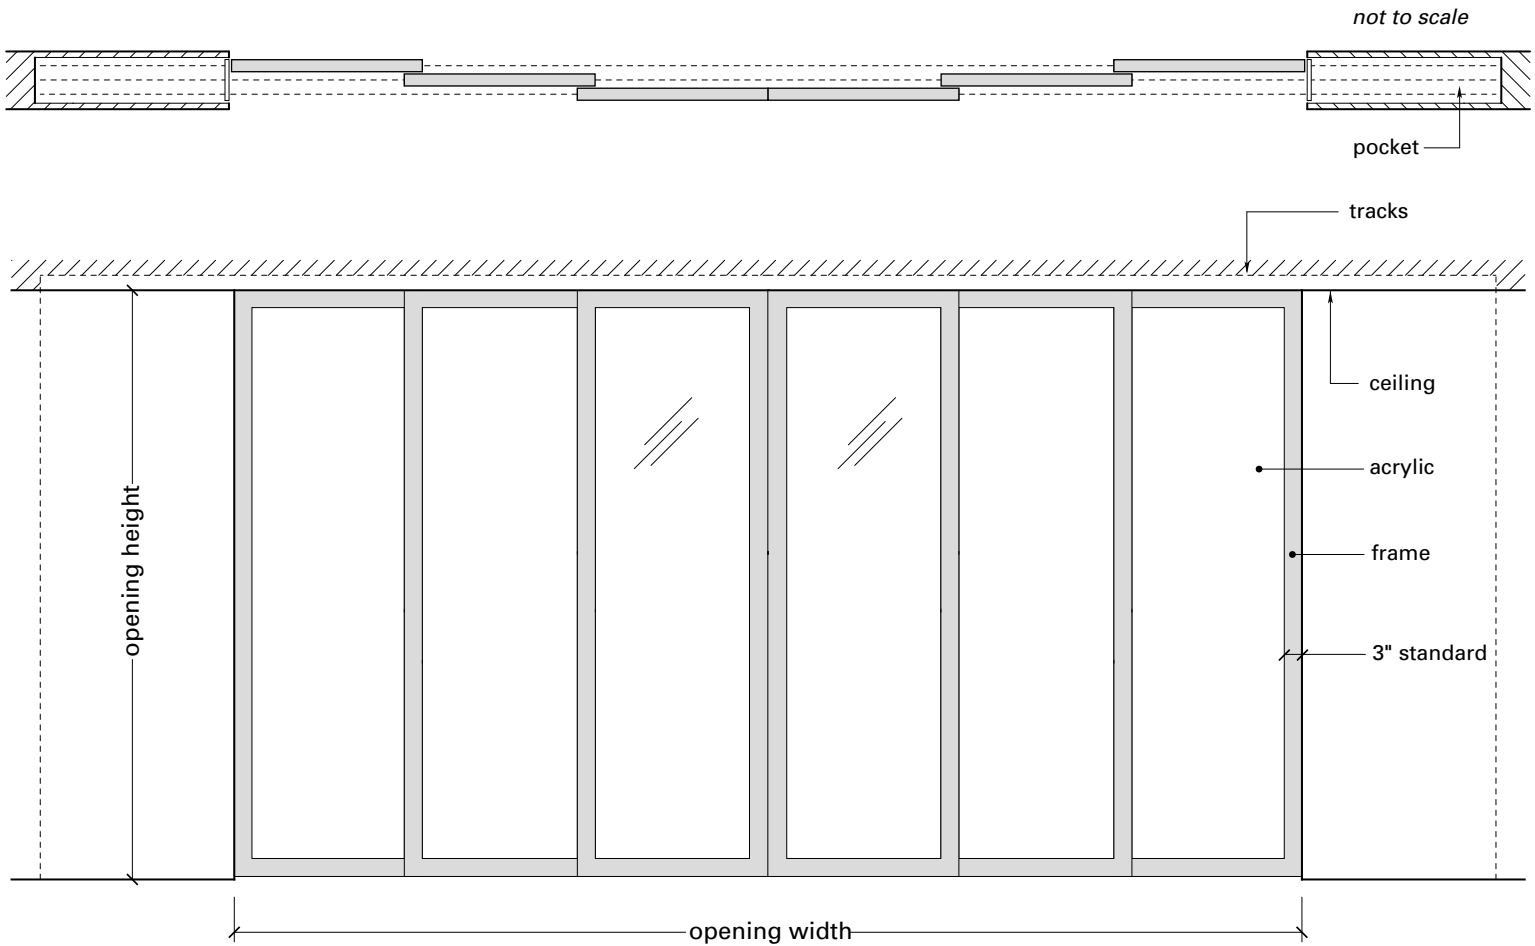

RAYDOOR™
 134 West 29th Street, Suite 909
 New York, NY 10001
 TEL: (212) 421-0641 FAX: (646) 349-1856
 www.raydoor.com

SPW6S Sliding Pocket Wall

6 panel Symmetrical

Sliding Pocket Walls come equipped with all necessary hardware for operation including:

- Fully finished frames
- 1/4" Clear Frosted acrylic
- Aluminum overhead tracks, wheel carriers, track stops and installation tool pack.
- RGS (floor trackless guiding system)
- Aluminum Pocket Guides
- Flush Bolts (panel anchors)
- Edge Mounted Ring Pulls