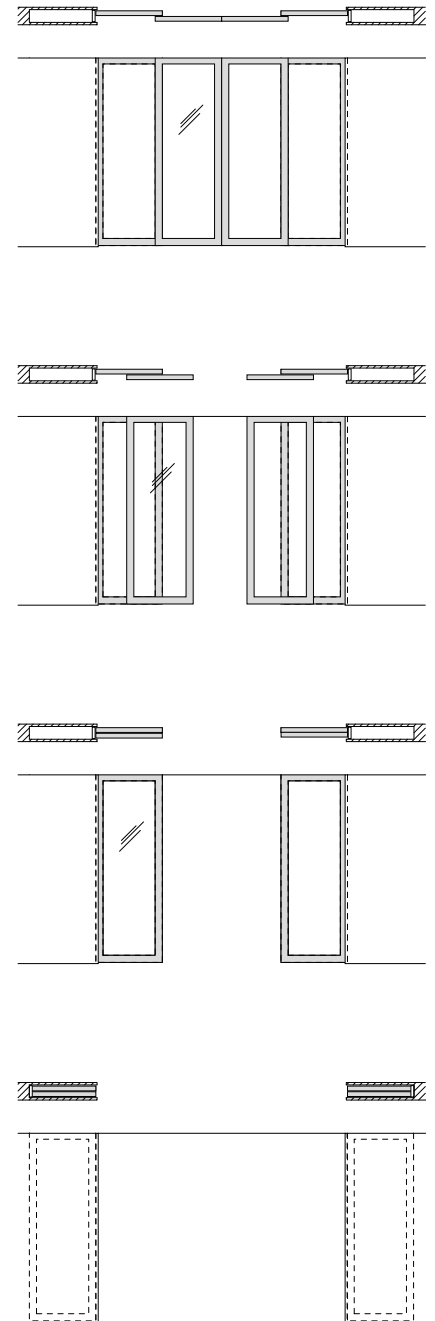

# SPW4S Sliding Pocket Wall

4 panel symmetrical

Sliding Pocket Walls come equipped with all necessary hardware for operation including:

- Fully finished frames
- 1/4" Clear Frosted acrylic
- Aluminum overhead tracks, wheel carriers, track stops and installation tool pack.
- RGS (floor trackless guiding system)
- Aluminum Pocket Guides
- Flush Bolts (panel anchors)
- Edge Mounted Ring Pulls