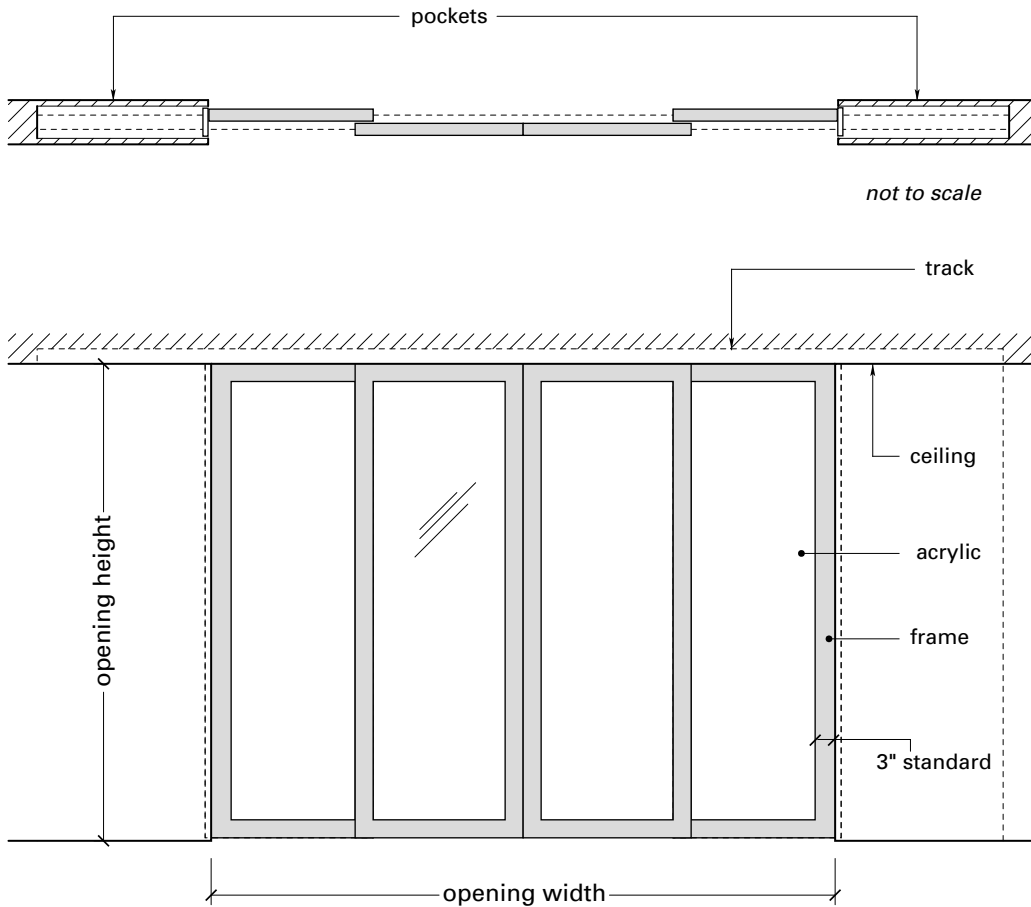

# SPW4S Sliding Pocket Wall

4 panel symmetrical

Sliding Pocket Walls come equipped with all necessary hardware for operation including:

- Fully finished frames
- 1/4" Clear Frosted acrylic
- Aluminum overhead tracks, wheel carriers, track stops and installation tool pack.
- RGS (floor trackless guiding system)
- Aluminum Pocket Guides
- Flush Bolts (panel anchors)
- Edge Mounted Ring Pulls