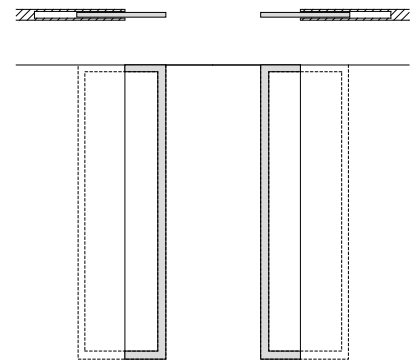

RAYDOOR™
134 West 29th Street, Suite 909
New York, NY 10001
TEL: (212) 421-0641 FAX: (646) 349-1856
www.raydoor.com

SP2S Sliding Pocket

2 panel symmetrical

Sliding Pocket Systems come equipped with all necessary hardware for operation including:

- Fully finished frames
- 1/4" Clear Frosted acrylic
- Aluminum overhead tracks, wheel carriers, track stops, aluminum pocket guides, and installation tool pack.
- Edge Mounted Ring Pulls