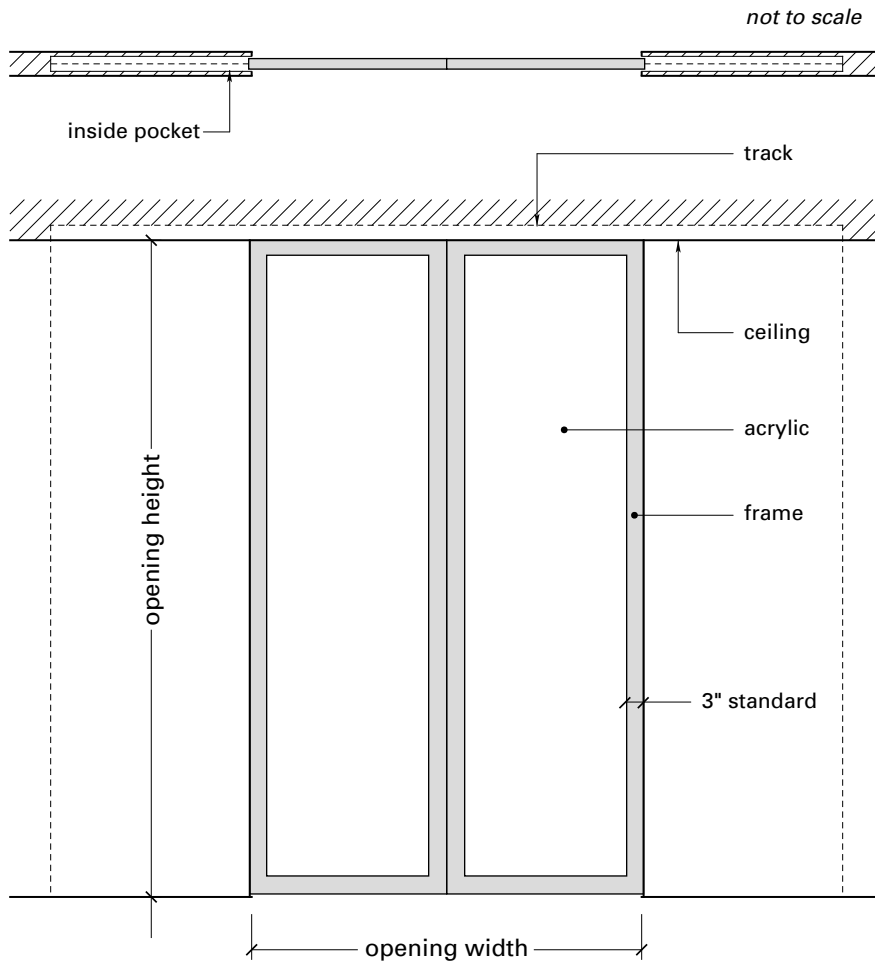

RAYDOOR™
134 West 29th Street, Suite 909
New York, NY 10001
TEL: (212) 421-0641 FAX: (646) 349-1856
www.raydoor.com

SP2S Sliding Pocket

2 panel symmetrical

Sliding Pocket Systems come equipped with all necessary hardware for operation including:

- Fully finished frames
- 1/4" Clear Frosted acrylic
- Aluminum overhead tracks, wheel carriers, track stops, aluminum pocket guides, and installation tool pack.
- Edge Mounted Ring Pulls