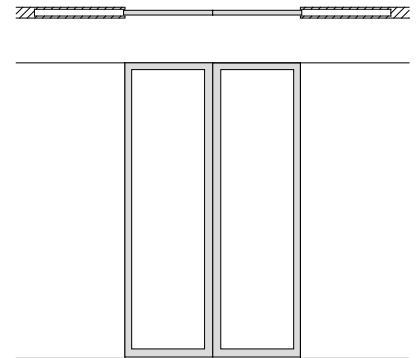

RAYDOOR™
134 West 29th Street, Suite 909
New York, NY 10001
TEL: (212) 421-0641 FAX: (646) 349-1856
www.raydoor.com

SP2S Sliding Pocket

2 panel symmetrical

Sliding Pocket Systems come equipped with all necessary hardware for operation including:

- Fully finished frames
- 1/4" Clear Frosted acrylic
- Aluminum overhead tracks, wheel carriers, track stops, aluminum pocket guides, and installation tool pack.
- Edge Mounted Ring Pulls