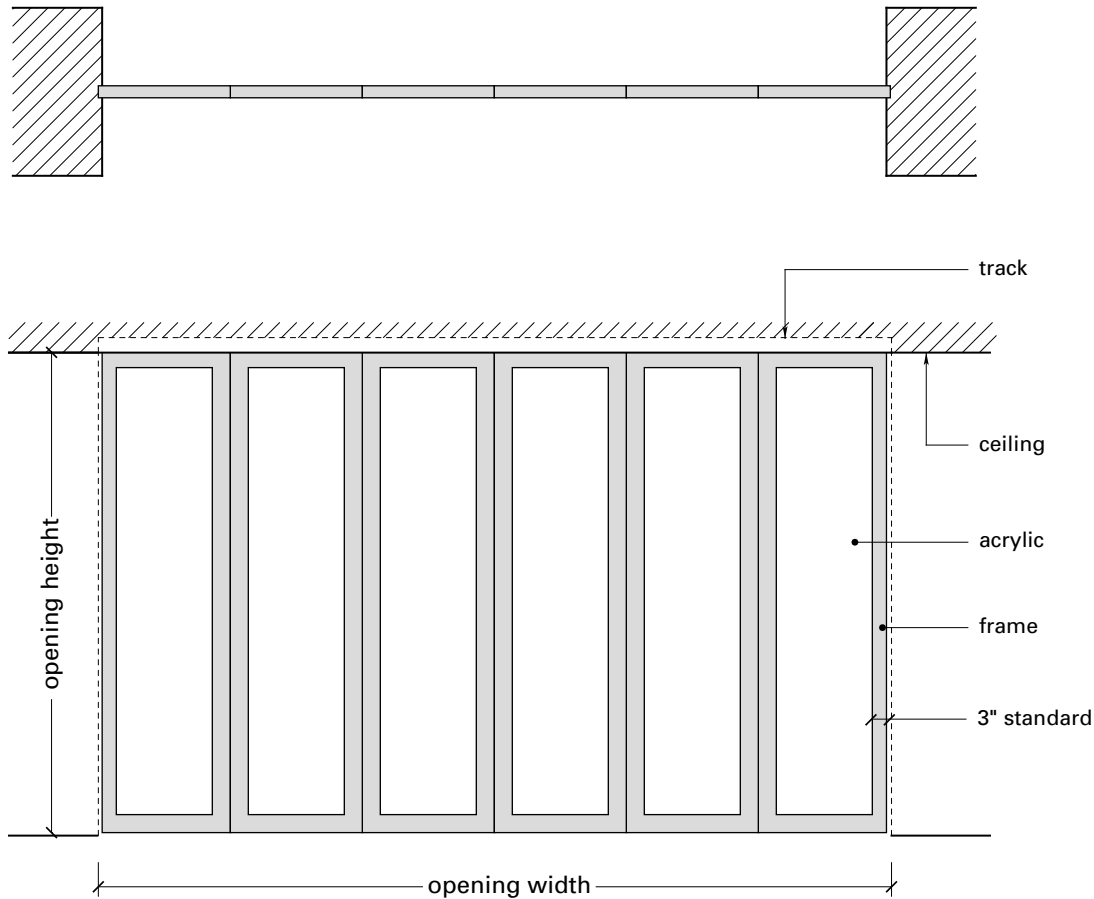

*not to scale*

Folding Center Systems come equipped with all necessary hardware for operation including:

- Fully finished frames
- 1/4" Clear Frosted acrylic
- Aluminum overhead tracks and wheel carriers
- Invisible Hinges
- Flush Bolts (panel anchors)
- Face Mounted Ring Pulls