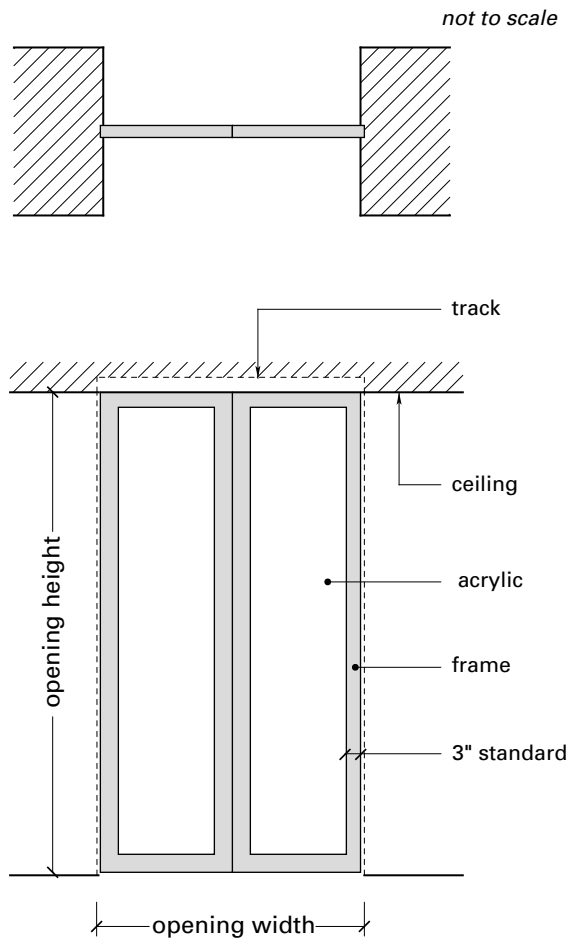

RAYDOOR™

134 West 29th Street, Suite 909

New York, NY 10001

TEL: (212) 421-0641 FAX: (646) 349-1856

www.raydoor.com

FC2 Folding Center

2 panel

Folding Center Systems come equipped with all necessary hardware for operation including:

- Fully finished frames
- 1/4" Clear Frosted acrylic
- Aluminum overhead tracks and wheel carriers
- Invisible Hinges
- Flush Bolt (panel anchors)
- Face Mounted Ring Pulls