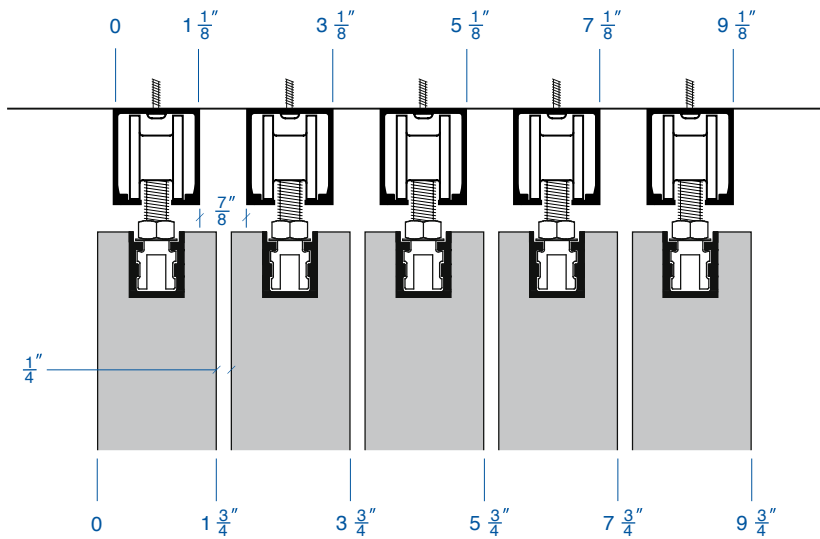

Models 175, 175F

Low profile (40/b) track detail for our model 175/175F product line.