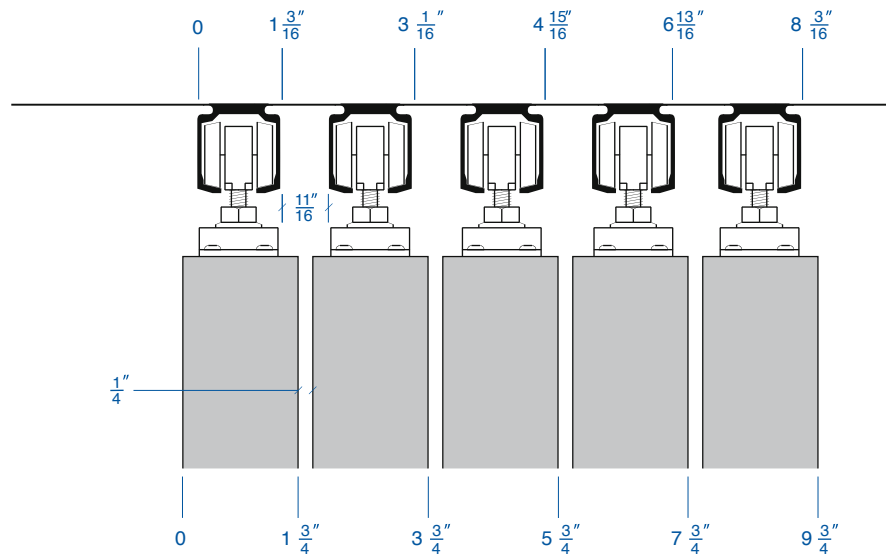

# TRACK & PANEL SPACING

## Standard Track

### Model 225

Standard (RD) sliding track detail for panel model 225.

### Models 175, 175F

Standard (RD) sliding track detail for panel models 175/175F.