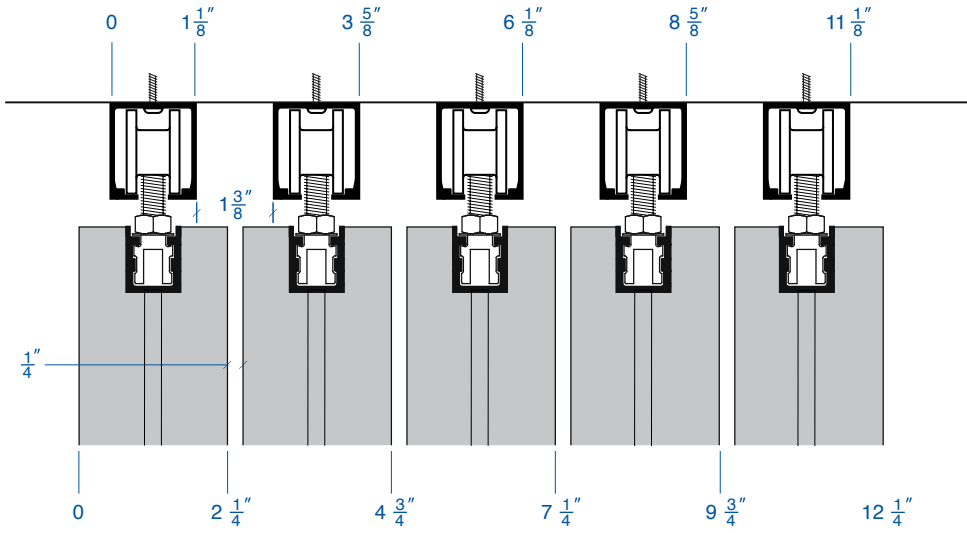

### Model 225

Standard (RD) sliding track detail for panel model 225.

## Model 225

Low profile (40/b) track detail for our model 225 product line.