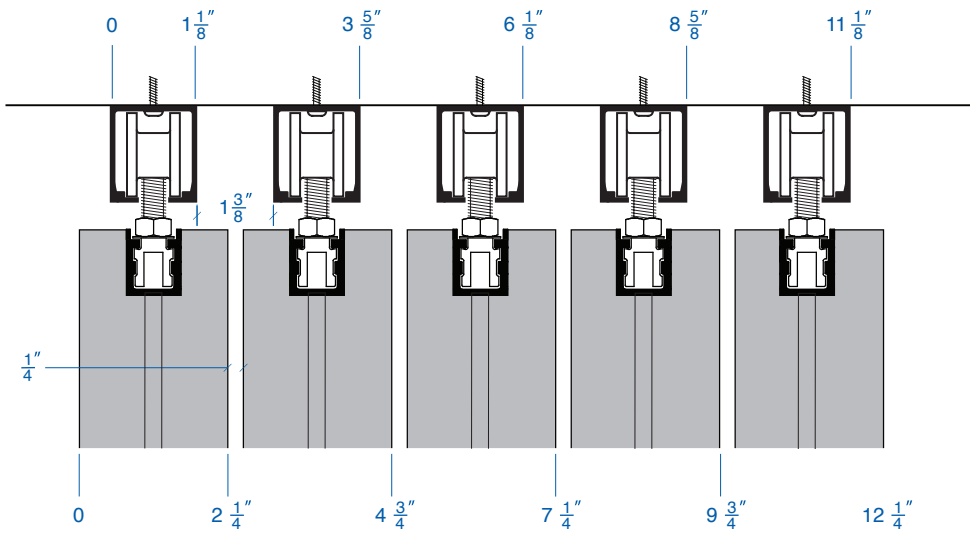

TRACK & PANEL SPACING

Standard Track

Models 225, 225F

Standard (HE) sliding track detail for panel models 225/225F. See page 3 for products comparison. See page 39 for mounting options.

Models 175, 175F

Standard (HE) sliding track detail for panel models 175/175F. See page 3 for panels comparison. See page 39 for mounting options.

Low Profile Track

Models 225, 225F

Low profile (40/b) track detail for our model 225/225F product line. See page 3 for products comparison. See page 39 for mounting options.

Models 175, 175F

Low profile (40/b) track detail for our model 175/175F product line. See page 3 for products comparison. See page 39 for mounting options.