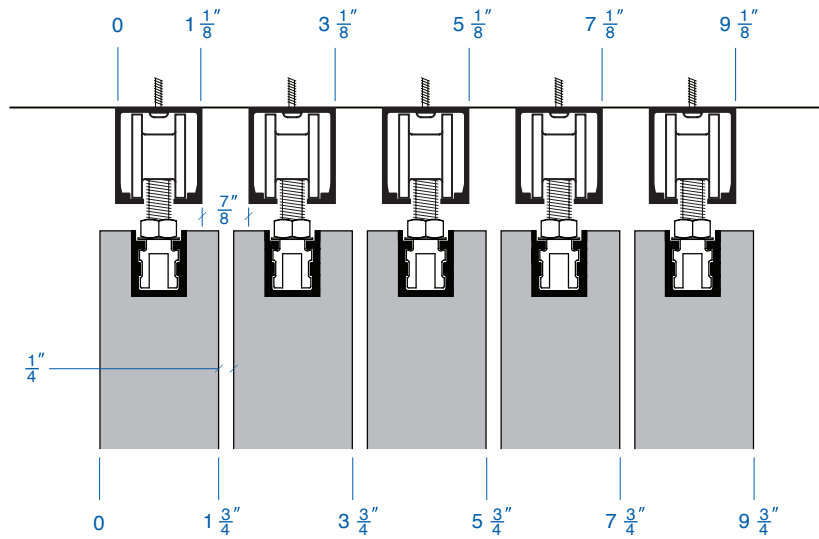

TRACK & PANEL SPACING

Standard Track

Models 225, 225F

Standard (HE) sliding track detail for panel models 225/225F. See page 3 for products comparison. See page 39 for mounting options.

Models 175, 175F

Standard (HE) sliding track detail for panel models 175/175F. See page 3 for panels comparison. See page 39 for mounting options.

Low Profile Track

Models 225, 225F

Low profile (40/b) track detail for our model 225/225F product line. See page 3 for products comparison. See page 39 for mounting options.

Models 175, 175F

Low profile (40/b) track detail for our model 175/175F product line. See page 3 for products comparison. See page 39 for mounting options.