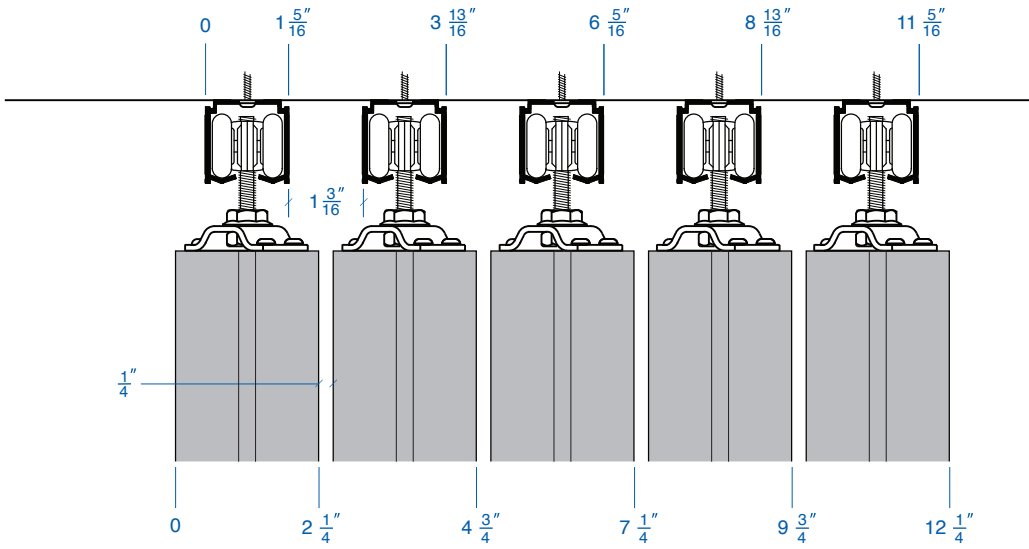

TRACK & PANEL SPACING

Standard Track

Models 225, 225F

Standard (HE) sliding track detail for panel models 225/225F. See page 3 for products comparison. See page 39 for mounting options.

Models 175, 175F

Standard (HE) sliding track detail for panel models 175/175F. See page 3 for panels comparison. See page 39 for mounting options.

Low Profile Track

Models 225, 225F

Low profile (40/b) track detail for our model 225/225F product line. See page 3 for products comparison. See page 39 for mounting options.

Models 175, 175F

Low profile (40/b) track detail for our model 175/175F product line. See page 3 for products comparison. See page 39 for mounting options.