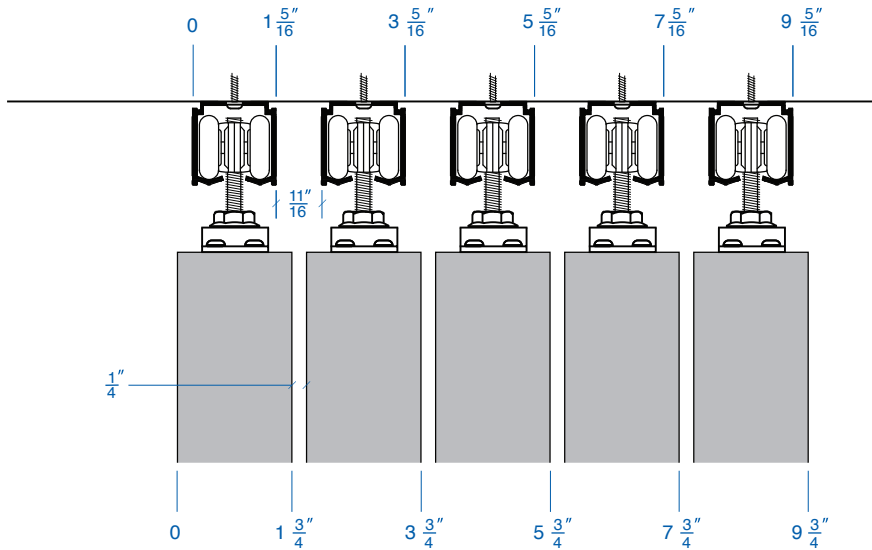

TRACK & PANEL SPACING

Standard Track

Models 225, 225F

Standard (HE) sliding track detail for panel models 225/225F. See page 3 for products comparison. See page 39 for mounting options.

Models 175, 175F

Standard (HE) sliding track detail for panel models 175/175F. See page 3 for panels comparison. See page 39 for mounting options.

Low Profile Track

Models 225, 225F

Low profile (40/b) track detail for our model 225/225F product line. See page 3 for products comparison. See page 39 for mounting options.

Models 175, 175F

Low profile (40/b) track detail for our model 175/175F product line. See page 3 for products comparison. See page 39 for mounting options.